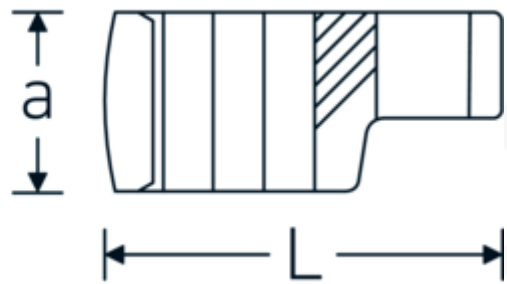

CROW-RING spanner

440

Product no. 02190016
GTIN 4018754003389
Model 440 16

Label. 3/8 " CROW-RING spanner Spanner size 16mm L.36,1mm

Features.

- Chrome Alloy Steel, chrome plated
- Caution! Modified settings on torque wrench

Technical Drawing.

Technical Attributes.

a	17,5 mm
Internal square drive (inch)	3/8 "
Width mm (b)	24,6 mm
Length mm (L)	36,1 mm
S	19,1 mm
Width across flats [mm]	16 mm
W	13 mm

Logistics data.

Depth mm (IFS)	35
Width mm (IFS)	24
Height mm (IFS)	18
Length (packed, mm)	36
Width (packed, mm)	25
Height (packed, mm)	19
Volume (packed, dm3)	0.0171 dm3

Variants.

Art. no.	Model no. (ERP)	Description	GTIN
01190008	440 8	1/4 " CROW-RING spanner Spanner size 8mm L.23,8mm	4018754149094
01190009	440 9	1/4 " CROW-RING spanner Spanner size 9mm L.28,5mm	4018754140985
01190010	440 10	1/4 " CROW-RING spanner Spanner size 10mm L.28,4mm	4018754000739
01190011	440 11	1/4 " CROW-RING spanner Spanner size 11mm L.28mm	4018754149100
01190012	440 12	1/4 " CROW-RING spanner Spanner size 12mm L.30,8mm	4018754000746
01190013	440 13	1/4 " CROW-RING spanner Spanner size 13mm L.32mm	4018754102099
01190014	440 14	1/4 " CROW-RING spanner Spanner size 14mm L.31,7mm	4018754000753
02190015	440 15	3/8 " CROW-RING spanner Spanner size 15mm L.36,5mm	4018754141029
02190016	440 16	3/8 " CROW-RING spanner Spanner size 16mm L.36,1mm	4018754003389
02190017	440 17	3/8 " CROW-RING spanner Spanner size 17mm L.39,2mm	4018754003396
02190018	440 18	3/8 " CROW-RING spanner Spanner size 18mm L.40,8mm	4018754003402
02190019	440 19	3/8 " CROW-RING spanner Spanner size 19mm L.40,5mm	4018754003419
02190020	440 20	3/8 " CROW-RING spanner Spanner size 20mm L.42,9mm	4018754141036
02190021	440 21	3/8 " CROW-RING spanner Spanner size 21mm L.42,8mm	4018754003426