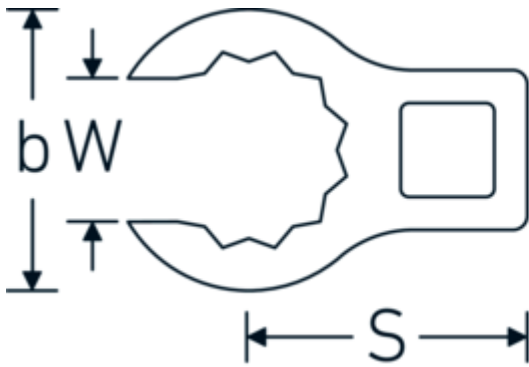

CROW-RING spanner

440

Product no. 02190016
GTIN 4018754003389
Model 440 16

Label. 3/8 " CROW-RING spanner Spanner size 16mm L.36,1mm

Features.

- Chrome Alloy Steel, chrome plated
- Caution! Modified settings on torque wrench

Technical Drawing.

Technical Attributes.

a	17,5 mm
Internal square drive (inch)	3/8 "
Width mm (b)	24,6 mm
Length mm (L)	36,1 mm
S	19,1 mm
Width across flats [mm]	16 mm
W	13 mm

Logistics data.

Depth mm (IFS)	35
Width mm (IFS)	24
Height mm (IFS)	18
Length (packed, mm)	36
Width (packed, mm)	25
Height (packed, mm)	19
Volume (packed, dm3)	0.0171 dm3

Variants.

Art. no.	Model no. (ERP)	Description	GTIN
01190008	440 8	1/4 " CROW-RING spanner Spanner size 8mm L.23,8mm	4018754149094
01190009	440 9	1/4 " CROW-RING spanner Spanner size 9mm L.28,5mm	4018754140985
01190010	440 10	1/4 " CROW-RING spanner Spanner size 10mm L.28,4mm	4018754000739
01190011	440 11	1/4 " CROW-RING spanner Spanner size 11mm L.28mm	4018754149100
01190012	440 12	1/4 " CROW-RING spanner Spanner size 12mm L.30,8mm	4018754000746
01190013	440 13	1/4 " CROW-RING spanner Spanner size 13mm L.32mm	4018754102099
01190014	440 14	1/4 " CROW-RING spanner Spanner size 14mm L.31,7mm	4018754000753
02190015	440 15	3/8 " CROW-RING spanner Spanner size 15mm L.36,5mm	4018754141029
02190016	440 16	3/8 " CROW-RING spanner Spanner size 16mm L.36,1mm	4018754003389
02190017	440 17	3/8 " CROW-RING spanner Spanner size 17mm L.39,2mm	4018754003396
02190018	440 18	3/8 " CROW-RING spanner Spanner size 18mm L.40,8mm	4018754003402
02190019	440 19	3/8 " CROW-RING spanner Spanner size 19mm L.40,5mm	4018754003419
02190020	440 20	3/8 " CROW-RING spanner Spanner size 20mm L.42,9mm	4018754141036
02190021	440 21	3/8 " CROW-RING spanner Spanner size 21mm L.42,8mm	4018754003426