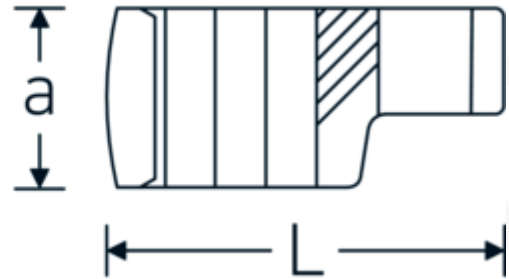

## Flare nut CROW-FOOT wrench, inch

440a

Product no. **03490056**  
GTIN **4018754008452**  
Model **440 A 1 1/4**

### Label.

1/2 " Flare nut CROW-FOOT wrench Wrench size 1 1/4" L.62,5mm

### Technical Drawing.

### Technical Attributes.

a	22,5 mm
Internal square drive (inch)	1/2 "
Width mm (b)	48 mm
Length mm (L)	62,5 mm
S	32,5 mm
Wrench size [inch]	1 1/4 "
W	23,8 mm