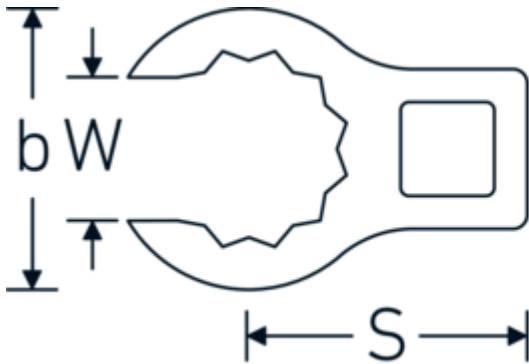

## Flare nut CROW-FOOT wrench, inch

440a

Product no. **03490056**  
GTIN **4018754008452**  
Model **440 A 1 1/4**

### Label.

1/2 " Flare nut CROW-FOOT wrench Wrench size 1 1/4" L.62,5mm

### Technical Drawing.

### Technical Attributes.

a	22,5 mm
Internal square drive (inch)	1/2 "
Width mm (b)	48 mm
Length mm (L)	62,5 mm
S	32,5 mm
Wrench size [inch]	1 1/4 "
W	23,8 mm