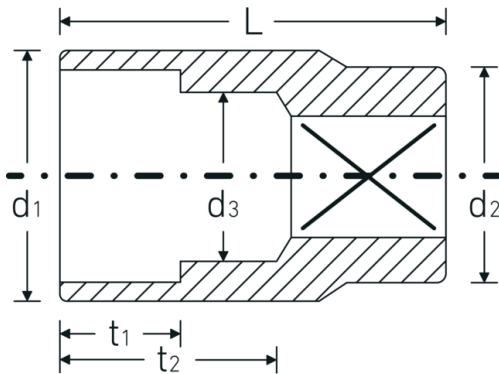

Sockets 3/8", metric

45

Product no. **02010008**
GTIN **4018754001910**
Model **45 8**

Label. 3/8 " Socket Wrench size 8mm L.25mm

Technical Drawing.

Technical Attributes.

Drive profile	bi-hex AS-Drive®
Internal square drive (inch)	3/8 "
d1	11,7 mm
d2	16,5 mm
d3	7 mm
DIN	DIN 3124 / ISO 2725-1, ASME B 107.5M, DIN EN 3709
Length mm (L)	25 mm
Width across flats [mm]	8 mm

Logistics data.

Depth mm (IFS)	23
Width mm (IFS)	17
Height mm (IFS)	17
Length (packed, mm)	86
Width (packed, mm)	35
Height (packed, mm)	24
Volume (packed, dm ³)	0.07224 dm ³
Product no.	02010008
Weight (gross, kg)	0,185

Variants.

Product no.	Model no. (ERP)	Description	GTIN
02010007	45 7	3/8 " Socket Wrench size 7mm L.24mm	4018754001903
02010008	45 8	3/8 " Socket Wrench size 8mm L.25mm	4018754001910
02010009	45 9	3/8 " Socket Wrench size 9mm L.25mm	4018754001927
02010010	45 10	3/8 " Socket Wrench size 10mm L.27mm	4018754001934
02010011	45 11	3/8 " Socket Wrench size 11mm L.27mm	4018754001941
02010012	45 12	3/8 " Socket Wrench size 12mm L.28mm	4018754001958
02010013	45 13	3/8 " Socket Wrench size 13mm L.30mm	4018754001965
02010014	45 14	3/8 " Socket Wrench size 14mm L.30mm	4018754001972
02010015	45 15	3/8 " Socket Wrench size 15mm L.31mm	4018754001989
02010016	45 16	3/8 " Socket Wrench size 16mm L.31mm	4018754001996
02010017	45 17	3/8 " Socket Wrench size 17mm L.31mm	4018754002009
02010018	45 18	3/8 " Socket Wrench size 18mm L.32mm	4018754002016
02010019	45 19	3/8 " Socket Wrench size 19mm L.32mm	4018754002023
02010020	45 20	3/8 " Socket Wrench size 20mm L.34mm	4018754002030
02010021	45 21	3/8 " Socket Wrench size 21mm L.34mm	4018754002047
02010022	45 22	3/8 " Socket Wrench size 22mm L.35mm	4018754002054
02010024	45 24	3/8 " Socket Wrench size 24mm L.35mm	4018754149148