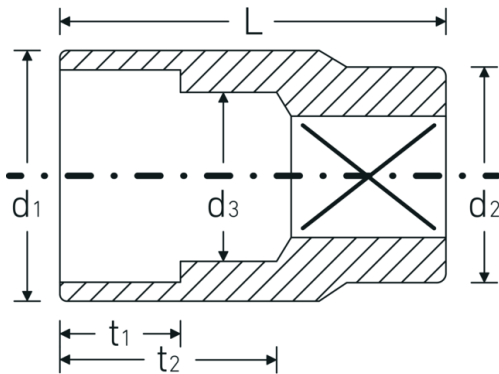

Sockets 3/8", metric

45

Product no. **02010016**
GTIN **4018754001996**
Model **45 16**

Label. 3/8 " Socket Wrench size 16mm L.31mm

Technical Drawing.

Technical Attributes.

Drive profile	bi-hex AS-Drive®
Internal square drive (inch)	3/8 "
d1	21,7 mm
d2	19 mm
d3	15 mm
DIN	DIN 3124 / ISO 2725-1, ASME B 107.5M, DIN EN 3709
Length mm (L)	31 mm
Width across flats [mm]	16 mm

Logistics data.

Depth mm (IFS)	27
Width mm (IFS)	22
Height mm (IFS)	22
Length (packed, mm)	111
Width (packed, mm)	45
Height (packed, mm)	28
Volume (packed, dm ³)	0.13986 dm ³
Product no.	02010016
Weight (gross, kg)	0,435

Variants.

Product no.	Model no. (ERP)	Description	GTIN
02010007	45 7	3/8 " Socket Wrench size 7mm L.24mm	4018754001903
02010008	45 8	3/8 " Socket Wrench size 8mm L.25mm	4018754001910
02010009	45 9	3/8 " Socket Wrench size 9mm L.25mm	4018754001927
02010010	45 10	3/8 " Socket Wrench size 10mm L.27mm	4018754001934
02010011	45 11	3/8 " Socket Wrench size 11mm L.27mm	4018754001941
02010012	45 12	3/8 " Socket Wrench size 12mm L.28mm	4018754001958
02010013	45 13	3/8 " Socket Wrench size 13mm L.30mm	4018754001965
02010014	45 14	3/8 " Socket Wrench size 14mm L.30mm	4018754001972
02010015	45 15	3/8 " Socket Wrench size 15mm L.31mm	4018754001989
02010016	45 16	3/8 " Socket Wrench size 16mm L.31mm	4018754001996
02010017	45 17	3/8 " Socket Wrench size 17mm L.31mm	4018754002009
02010018	45 18	3/8 " Socket Wrench size 18mm L.32mm	4018754002016
02010019	45 19	3/8 " Socket Wrench size 19mm L.32mm	4018754002023
02010020	45 20	3/8 " Socket Wrench size 20mm L.34mm	4018754002030
02010021	45 21	3/8 " Socket Wrench size 21mm L.34mm	4018754002047
02010022	45 22	3/8 " Socket Wrench size 22mm L.35mm	4018754002054
02010024	45 24	3/8 " Socket Wrench size 24mm L.35mm	4018754149148