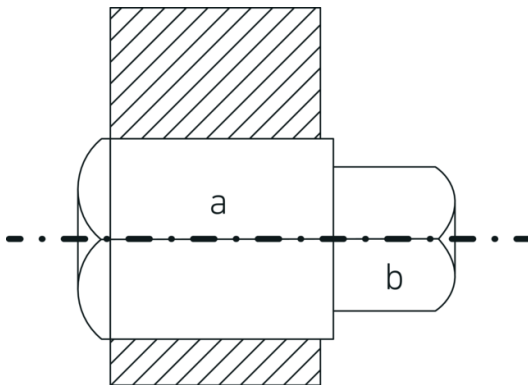

### Label.

Calibrating square connecting part f.734/10; 734/20 L.32,5mm

### Technical Drawing.

### Technical Attributes.

|                              |                |
|------------------------------|----------------|
| External square drive (inch) | 3/8            |
| for model                    | 734/10; 734/20 |
| Size                         | 12             |
| Length mm (L)                | 32,5 mm        |

### Logistics data.

|                                   |                          |
|-----------------------------------|--------------------------|
| Depth mm (IFS)                    | 35                       |
| Width mm (IFS)                    | 20                       |
| Height mm (IFS)                   | 20                       |
| Length (packed, mm)               | 37                       |
| Width (packed, mm)                | 22                       |
| Height (packed, mm)               | 22                       |
| Volume (packed, dm <sup>3</sup> ) | 0.017908 dm <sup>3</sup> |
| Product no.                       | 59011012                 |
| Weight (gross, kg)                | 0,035                    |