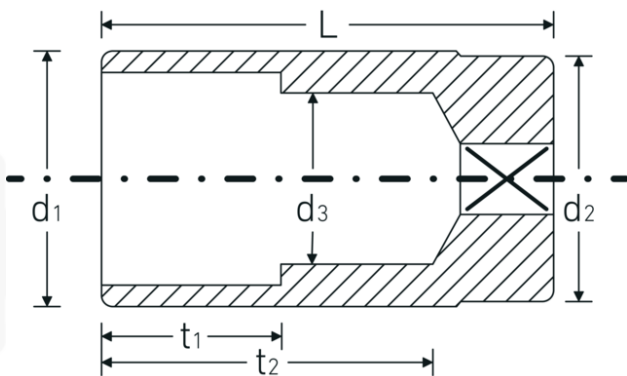

Socket

51

Product no. **03020026**
GTIN **4018754005680**
Model **51 26**

Label. 1/2 " Socket Wrench size mm L.83mm

Features.

- long version
- bi-hex with AS-Drive profile
- 1/2" internal square drive
- size 16 mm-5/8", 20.8 mm-13/16": with rubber insert for spark plugs
- HPQ® high performance steel, chrome-plated
- DIN 3124 / ISO 2725-1 / DIN EN 3710 / DIN EN 3709 / ASME B 107.5M

Advantages.

Long

Technical Drawing.

Technical Attributes.

Drive profile	Bi-hex AS-Drive
Internal square drive (inch)	1/2 "
d1	34,4 mm
d2	32,5 mm
d3	23 mm
DIN	DIN 3124 / ISO 2725-1, DIN EN 3710, DIN EN 3709, ASME B 107.5M
Length mm (L)	83 mm
Width across flats [mm]	26 mm
t1	35 mm
t2	65,3 mm

Logistics data.

Depth mm (IFS)	84
Width mm (IFS)	35
Height mm (IFS)	35
Length (packed, mm)	180
Width (packed, mm)	88
Height (packed, mm)	37
Volume (packed, dm3)	0.58608 dm3
Product no.	03020026
Weight (gross, kg)	1,670
Weight PAP (kg)	0,000
Weight PVC (kg)	0,009
GTIN	4018754005680
Country of origin	GERMANY
Region of origin	Nordrhein-Westfalen
WEEE/ElektroG	nicht ear-pflichtig
Customs tariff no.	82042000
Packing standard	5
Weight	334 g