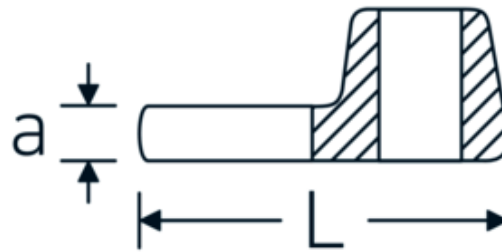

CROW-FOOT wrench, metric

540

Product no. **02200025**
GTIN **4018754141081**
Model **540 25**

Label.

3/8 " CROW-FOOT wrench Wrench size 25mm L.47mm

Technical Drawing.

Technical Attributes.

a	8 mm
Internal square drive (inch)	3/8 "
Width mm (b)	45 mm
Length mm (L)	47 mm
S	26,4 mm
Width across flats [mm]	25 mm

Logistics data.

Depth mm (IFS)	48
Width mm (IFS)	45
Height mm (IFS)	18
Length (packed, mm)	70
Width (packed, mm)	60
Height (packed, mm)	19
Volume (packed, dm3)	0.0798 dm3
Product no.	02200025
Weight (gross, kg)	0,080

Variants.

Product no.	Model no. (ERP)	Description	GTIN
01200008	540 8	1/4 " CROW-FOOT wrench Wrench size 8mm L.25,5mm	4018754149117
01200009	540 9	1/4 " CROW-FOOT wrench Wrench size 9mm L.25,5mm	4018754149124
01200010	540 10	1/4 " CROW-FOOT wrench Wrench size 10mm L.25,5mm	4018754149131
02200011	540 11	3/8 " CROW-FOOT wrench Wrench size 11mm L.32mm	4018754149414
02200012	540 12	3/8 " CROW-FOOT wrench Wrench size 12mm L.34,3mm	4018754003495
02200013	540 13	3/8 " CROW-FOOT wrench Wrench size 13mm L.34,3mm	4018754003501
02200014	540 14	3/8 " CROW-FOOT wrench Wrench size 14mm L.37,7mm	4018754003518
02200015	540 15	3/8 " CROW-FOOT wrench Wrench size 15mm L.37,7mm	4018754003525
02200016	540 16	3/8 " CROW-FOOT wrench Wrench size 16mm L.37,7mm	4018754003532
02200017	540 17	3/8 " CROW-FOOT wrench Wrench size 17mm L.42,5mm	4018754003549
02200018	540 18	3/8 " CROW-FOOT wrench Wrench size 18mm L.42,5mm	4018754003556
02200019	540 19	3/8 " CROW-FOOT wrench Wrench size 19mm L.42,5mm	4018754003563
02200020	540 20	3/8 " CROW-FOOT wrench Wrench size 20mm L.42,4mm	4018754141067
02200021	540 21	3/8 " CROW-FOOT wrench Wrench size 21mm L.44,5mm	4018754003570
02200022	540 22	3/8 " CROW-FOOT wrench Wrench size 22mm L.44,5mm	4018754003587