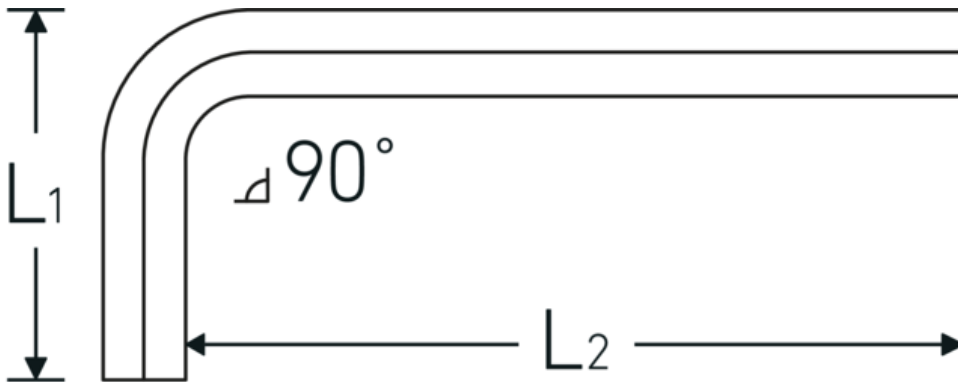

Hex key for socket head screws

10760aCV

Product no. **43550009**
GTIN **4018754029426**
Model **10760 ACV 9/64**

Label. Hex key for socket head screws Hex drive 9/64 L.23mm x 63mm

Features.

- for socket head screws
- Chrome Vanadium, nickel-plated (0.028; 0.035; 0.050", gunmetal finish)

Technical Drawing.

Technical Attributes.

Drive profile	Hex
External hex drive (inch)	9/64
L1	23 mm
L2	63 mm
Length mm (L)	75 mm

Logistics data.

Depth mm (IFS)	75
Width mm (IFS)	27
Height mm (IFS)	4
Length (packed, mm)	80
Width (packed, mm)	50
Height (packed, mm)	8
Volume (packed, dm ³)	0.032 dm ³

Art. no.	43550009
Weight (gross, kg)	0,074
Weight PAP (kg)	0,000
Weight PVC (kg)	0,003
GTIN	4018754029426
Country of origin	GERMANY
Region of origin	Hessen
WEEE/ElektroG	nicht ear-pflichtig
Customs tariff no.	82054000
Packing standard	10
Weight	7 g