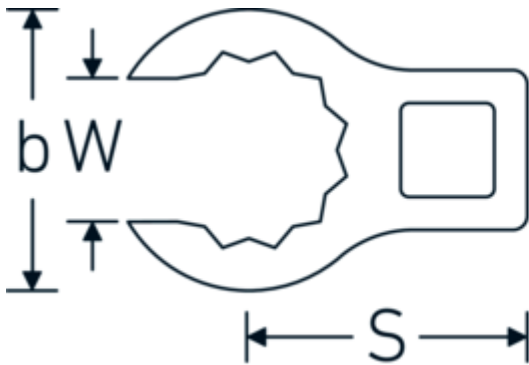

CROW-RING spanner

440

Product no. 01190009
GTIN 4018754140985
Model 440 9

Label. 1/4 " CROW-RING spanner Spanner size 9mm L.28,5mm

Features.

- Chrome Alloy Steel, chrome plated
- Caution! Modified settings on torque wrench

Technical Drawing.

Technical Attributes.

a	13,5 mm
Internal square drive (inch)	1/4 "
Width mm (b)	18,2 mm
Length mm (L)	28,5 mm
S	14 mm
Width across flats [mm]	9 mm
W	6,7 mm

Logistics data.

Depth mm (IFS)	27
Width mm (IFS)	17
Height mm (IFS)	8
Length (packed, mm)	105
Width (packed, mm)	25
Height (packed, mm)	12
Volume (packed, dm3)	0.0315 dm3

Variants.

Art. no.	Model no. (ERP)	Description	GTIN
01190008	440 8	1/4 " CROW-RING spanner Spanner size 8mm L.23,8mm	4018754149094
01190009	440 9	1/4 " CROW-RING spanner Spanner size 9mm L.28,5mm	4018754140985
01190010	440 10	1/4 " CROW-RING spanner Spanner size 10mm L.28,4mm	4018754000739
01190011	440 11	1/4 " CROW-RING spanner Spanner size 11mm L.28mm	4018754149100
01190012	440 12	1/4 " CROW-RING spanner Spanner size 12mm L.30,8mm	4018754000746
01190013	440 13	1/4 " CROW-RING spanner Spanner size 13mm L.32mm	4018754102099
01190014	440 14	1/4 " CROW-RING spanner Spanner size 14mm L.31,7mm	4018754000753
02190015	440 15	3/8 " CROW-RING spanner Spanner size 15mm L.36,5mm	4018754141029
02190016	440 16	3/8 " CROW-RING spanner Spanner size 16mm L.36,1mm	4018754003389
02190017	440 17	3/8 " CROW-RING spanner Spanner size 17mm L.39,2mm	4018754003396
02190018	440 18	3/8 " CROW-RING spanner Spanner size 18mm L.40,8mm	4018754003402
02190019	440 19	3/8 " CROW-RING spanner Spanner size 19mm L.40,5mm	4018754003419
02190020	440 20	3/8 " CROW-RING spanner Spanner size 20mm L.42,9mm	4018754141036
02190021	440 21	3/8 " CROW-RING spanner Spanner size 21mm L.42,8mm	4018754003426