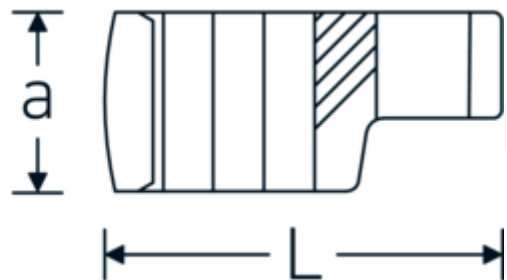

CROW-RING spanner

440

Product no. 01190009
GTIN 4018754140985
Model 440 9

Label. 1/4 " CROW-RING spanner Spanner size 9mm L.28,5mm

Features.

- Chrome Alloy Steel, chrome plated
- Caution! Modified settings on torque wrench

Technical Drawing.

Technical Attributes.

a	13,5 mm
Internal square drive (inch)	1/4 "
Width mm (b)	18,2 mm
Length mm (L)	28,5 mm
S	14 mm
Width across flats [mm]	9 mm
W	6,7 mm

Logistics data.

Depth mm (IFS)	27
Width mm (IFS)	17
Height mm (IFS)	8
Length (packed, mm)	105
Width (packed, mm)	25
Height (packed, mm)	12
Volume (packed, dm3)	0.0315 dm3

Variants.

Art. no.	Model no. (ERP)	Description	GTIN
01190008	440 8	1/4 " CROW-RING spanner Spanner size 8mm L.23,8mm	4018754149094
01190009	440 9	1/4 " CROW-RING spanner Spanner size 9mm L.28,5mm	4018754140985
01190010	440 10	1/4 " CROW-RING spanner Spanner size 10mm L.28,4mm	4018754000739
01190011	440 11	1/4 " CROW-RING spanner Spanner size 11mm L.28mm	4018754149100
01190012	440 12	1/4 " CROW-RING spanner Spanner size 12mm L.30,8mm	4018754000746
01190013	440 13	1/4 " CROW-RING spanner Spanner size 13mm L.32mm	4018754102099
01190014	440 14	1/4 " CROW-RING spanner Spanner size 14mm L.31,7mm	4018754000753
02190015	440 15	3/8 " CROW-RING spanner Spanner size 15mm L.36,5mm	4018754141029
02190016	440 16	3/8 " CROW-RING spanner Spanner size 16mm L.36,1mm	4018754003389
02190017	440 17	3/8 " CROW-RING spanner Spanner size 17mm L.39,2mm	4018754003396
02190018	440 18	3/8 " CROW-RING spanner Spanner size 18mm L.40,8mm	4018754003402
02190019	440 19	3/8 " CROW-RING spanner Spanner size 19mm L.40,5mm	4018754003419
02190020	440 20	3/8 " CROW-RING spanner Spanner size 20mm L.42,9mm	4018754141036
02190021	440 21	3/8 " CROW-RING spanner Spanner size 21mm L.42,8mm	4018754003426