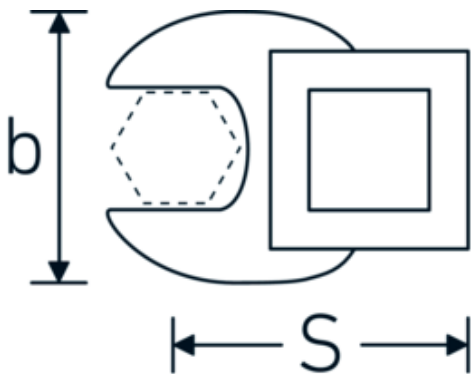

## CROW-FOOT wrench, inch

540a

Product no. **02500044**  
GTIN **4018754004690**  
Model **540 A 7/8**

### Label.

3/8 " CROW-FOOT wrench Wrench size 7/8" L.44,5mm

### Technical Attributes.

a	6,3 mm
Internal square drive (inch)	3/8 "
Width mm (b)	41 mm
Length mm (L)	44,5 mm
S	25,8 mm
Wrench size [inch]	7/8 "

## Variants.

Product no.	Model no. (ERP)	Description	GTIN
01500024	540 A 3/8	1/4 " CROW-FOOT wrench Wrench size 3/8" L.25,5mm	4018754173839
02500028	540 A 7/16	3/8 " CROW-FOOT wrench Wrench size 7/16" L.32mm	4018754004621
02500032	540 A 1/2	3/8 " CROW-FOOT wrench Wrench size 1/2" L.34,3mm	4018754004638
02500034	540 A 9/16	3/8 " CROW-FOOT wrench Wrench size 9/16" L.37,7mm	4018754004645
02500036	540 A 5/8	3/8 " CROW-FOOT wrench Wrench size 5/8" L.37,7mm	4018754004652
02500038	540 A 11/16	3/8 " CROW-FOOT wrench Wrench size 11/16" L.42,5mm	4018754004669
02500040	540 A 3/4	3/8 " CROW-FOOT wrench Wrench size 3/4" L.42,5mm	4018754004676
02500042	540 A 13/16	3/8 " CROW-FOOT wrench Wrench size 13/16" L.42,3mm	4018754004683
02500044	540 A 7/8	3/8 " CROW-FOOT wrench Wrench size 7/8" L.44,5mm	4018754004690
02500048	540 A 1	3/8 " CROW-FOOT wrench Wrench size 1" L.47mm	4018754004706
02500050	540 A 1 1/16	3/8 " CROW-FOOT wrench Wrench size 1 1/16" L.47mm	4018754004713
02500052	540 A 1 1/8	3/8 " CROW-FOOT wrench Wrench size 1 1/8" L.50mm	4018754004720
02500054	540 A 1 3/16	3/8 " CROW-FOOT wrench Wrench size 1 3/16" L.50mm	4018754004737
02500056	540 A 1 1/4	3/8 " CROW-FOOT wrench Wrench size 1 1/4" L.53mm	4018754004744
02500058	540 A 1 5/16	3/8 " CROW-FOOT wrench Wrench size 1 5/16" L.53mm	4018754004751