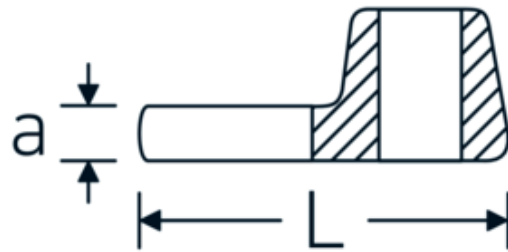

## CROW-FOOT wrench, inch

540a

Product no. **02500044**  
GTIN **4018754004690**  
Model **540 A 7/8**

### Label.

3/8 " CROW-FOOT wrench Wrench size 7/8" L.44,5mm

### Technical Attributes.

a	6,3 mm
Internal square drive (inch)	3/8 "
Width mm (b)	41 mm
Length mm (L)	44,5 mm
S	25,8 mm
Wrench size [inch]	7/8 "

02500060	540 A 1 3/8	3/8 " CROW-FOOT wrench Wrench size 1 3/8" L.54,5mm	4018754004768
02500062	540 A 1 7/16	3/8 " CROW-FOOT wrench Wrench size 1 7/16" L.56,5mm	4018754004775
02500064	540 A 1 1/2	3/8 " CROW-FOOT wrench Wrench size 1 1/2" L.58mm	4018754004782
02500065	540 A 1 9/16	3/8 " CROW-FOOT wrench Wrench size 1 9/16" L.59,5mm	4018754004799
02500066	540 A 1 5/8	3/8 " CROW-FOOT wrench Wrench size 1 5/8" L.63mm	4018754004805
02500067	540 A 1 11/16	3/8 " CROW-FOOT wrench Wrench size 1 11/16" L.63mm	4018754173631
02500068	540 A 1 3/4	3/8 " CROW-FOOT wrench Wrench size 1 3/4" L.68mm	4018754004812
02500070	540 A 1 7/8	3/8 " CROW-FOOT wrench Wrench size 1 7/8" L.72mm	4018754004829
02500072	540 A 2	3/8 " CROW-FOOT wrench Wrench size 2" L.75mm	4018754004836
02500074	540 A 2 1/8	3/8 " CROW-FOOT wrench Wrench size 2 1/8" L.75,6mm	4018754173648
02500076	540 A 2 1/4	3/8 " CROW-FOOT wrench Wrench size 2 1/4" L.80,5mm	4018754173655
03500078	540 A 2 3/8	1/2 " CROW-FOOT wrench Wrench size 2 3/8" L.81,5mm	4018754121366