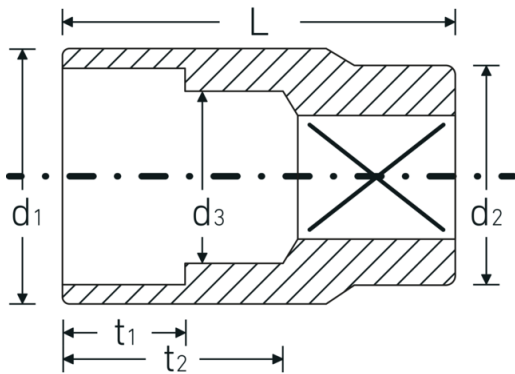

Sockets 1/2", metric

52

Product no. **03030017**
GTIN **4018754005895**
Model **52 17**

Label. 1/2 " Socket Wrench size 17mm L.38mm

Technical Drawing.

Technical Attributes.

Drive profile	hex AS-Drive®
Internal square drive (inch)	1/2 "
d1	24 mm
d2	23,7 mm
d3	15,2 mm
DIN	DIN 3124 / ISO 2725-1, ASME B 107.5M, DIN EN 3709
Length mm (L)	38 mm
Width across flats [mm]	17 mm

Logistics data.

Depth mm (IFS)	38
Width mm (IFS)	24
Height mm (IFS)	24
Length (packed, mm)	120
Width (packed, mm)	100
Height (packed, mm)	25
Volume (packed, dm ³)	0.3 dm ³
Product no.	03030017
Weight (gross, kg)	0,730