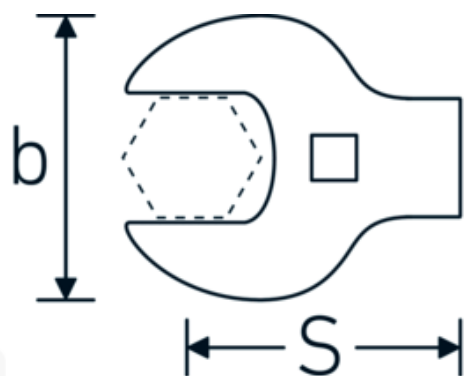

CROW-FOOT wrench heavy-duty, inch
540a HD

Product no. **02501050**
GTIN **4018754198122**
Model **540A HD SW 1.1/16**

Label. 3/8 " CROW-FOOT wrench heavy-duty Wrench size 1 1/16" L.57mm

Technical Drawing.

Technical Attributes.

a	11 mm
Internal square drive (inch)	3/8 "
Width mm (b)	53,8 mm

Logistics data.

Depth mm (IFS)	50
Width mm (IFS)	55
Height mm (IFS)	10

Length mm (L)	57 mm	Length (packed, mm)	50
S	34,1 mm	Width (packed, mm)	55
Wrench size [inch]	1 1/16 "	Height (packed, mm)	10
		Volume (packed, dm3)	0.0275 dm3
		Product no.	02501050
		Weight (gross, kg)	0,135
		Weight PAP (kg)	0,000
		Weight PVC (kg)	0,002
		GTIN	4018754198122
		Country of origin	GERMANY
		Region of origin	Nordrhein-Westfalen
		WEEE/ElektroG	nicht ear-pflichtig
		Customs tariff no.	82042000
		Packing standard	1
		Weight	124 g