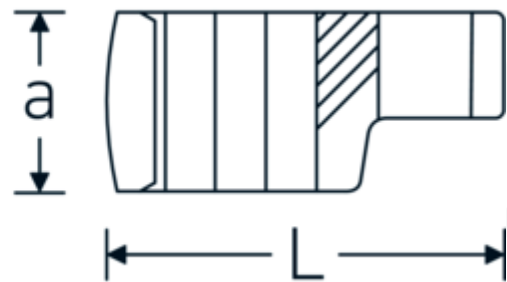

CROW-RING spanner

440a

Product no. **01490032**
GTIN **4018754001477**
Model **440 A 1/2**

Label. 1/4 " CROW-RING spanner Spanner size 1/2" L.30,5mm

- Features.**
- Chrome Alloy Steel, chrome plated
 - caution! Modified settings on torque wrench
 - size 3/8: for Volvo aircraft engine, type "JAS"

Technical Drawing.

Technical Attributes.

a	14 mm
Internal square drive (inch)	1/4 "
Width mm (b)	20,6 mm
Length mm (L)	30,5 mm
S	15,7 mm
Spanner size [inch]	1/2 "

Logistics data.

Depth mm (IFS)	30
Width mm (IFS)	20
Height mm (IFS)	14
Length (packed, mm)	80
Width (packed, mm)	70
Height (packed, mm)	15

Variants.

Art. no.	Model no. (ERP)	Description	GTIN
01490024	440 A 3/8	1/4 " CROW-RING spanner Spanner size 3/8" L.28,4mm	4018754116805
01490028	440 A 7/16	1/4 " CROW-RING spanner Spanner size 7/16" L.28mm	4018754001460
01490032	440 A 1/2	1/4 " CROW-RING spanner Spanner size 1/2" L.30,5mm	4018754001477
01490034	440 A 9/16	1/4 " CROW-RING spanner Spanner size 9/16" L.31,7mm	4018754001484
02490036	440 A 5/8	3/8 " CROW-RING spanner Spanner size 5/8" L.36,5mm	4018754004546
02490038	440 A 11/16	3/8 " CROW-RING spanner Spanner size 11/16" L.39,2mm	4018754004553
02490040	440 A 3/4	3/8 " CROW-RING spanner Spanner size 3/4" L.40,9mm	4018754004560
02490042	440 A 13/16	3/8 " CROW-RING spanner Spanner size 13/16" L.42,9mm	4018754004577
02490044	440 A 7/8	3/8 " CROW-RING spanner Spanner size 7/8" L.45,2mm	4018754004584
02490046	440 A 15/16	3/8 " CROW-RING spanner Spanner size 15/16" L.47,2mm	4018754004591
02490048	440 A 1	3/8 " CROW-RING spanner Spanner size 1" L.49,3mm	4018754004607
02490050	440 A 1 1/16	3/8 " CROW-RING spanner Spanner size 1 1/16" L.52,8mm	4018754004614
03490052	440 A 1 1/8	1/2 " CROW-RING spanner Spanner size 1 1/8" L.56,8mm	4018754008445
03490056	440 A 1 1/4	1/2 " CROW-RING spanner Spanner size 1 1/4" L.62,5mm	4018754008452