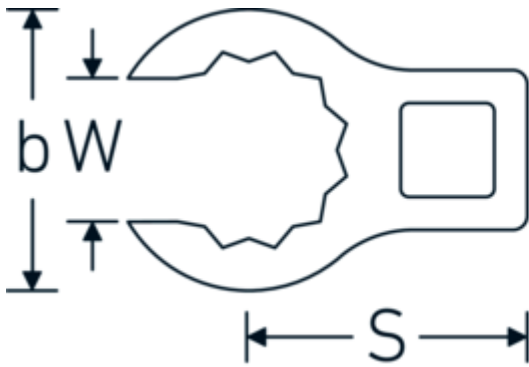

CROW-RING spanner

440a

Product no. **01490032**
GTIN **4018754001477**
Model **440 A 1/2**

Label. 1/4 " CROW-RING spanner Spanner size 1/2" L.30,5mm

- Features.**
- Chrome Alloy Steel, chrome plated
 - caution! Modified settings on torque wrench
 - size 3/8: for Volvo aircraft engine, type "JAS"

Technical Drawing.

Technical Attributes.

a	14 mm
Internal square drive (inch)	1/4 "
Width mm (b)	20,6 mm
Length mm (L)	30,5 mm
S	15,7 mm
Spanner size [inch]	1/2 "

Logistics data.

Depth mm (IFS)	30
Width mm (IFS)	20
Height mm (IFS)	14
Length (packed, mm)	80
Width (packed, mm)	70
Height (packed, mm)	15

Variants.

Art. no.	Model no. (ERP)	Description	GTIN
01490024	440 A 3/8	1/4 " CROW-RING spanner Spanner size 3/8" L.28,4mm	4018754116805
01490028	440 A 7/16	1/4 " CROW-RING spanner Spanner size 7/16" L.28mm	4018754001460
01490032	440 A 1/2	1/4 " CROW-RING spanner Spanner size 1/2" L.30,5mm	4018754001477
01490034	440 A 9/16	1/4 " CROW-RING spanner Spanner size 9/16" L.31,7mm	4018754001484
02490036	440 A 5/8	3/8 " CROW-RING spanner Spanner size 5/8" L.36,5mm	4018754004546
02490038	440 A 11/16	3/8 " CROW-RING spanner Spanner size 11/16" L.39,2mm	4018754004553
02490040	440 A 3/4	3/8 " CROW-RING spanner Spanner size 3/4" L.40,9mm	4018754004560
02490042	440 A 13/16	3/8 " CROW-RING spanner Spanner size 13/16" L.42,9mm	4018754004577
02490044	440 A 7/8	3/8 " CROW-RING spanner Spanner size 7/8" L.45,2mm	4018754004584
02490046	440 A 15/16	3/8 " CROW-RING spanner Spanner size 15/16" L.47,2mm	4018754004591
02490048	440 A 1	3/8 " CROW-RING spanner Spanner size 1" L.49,3mm	4018754004607
02490050	440 A 1 1/16	3/8 " CROW-RING spanner Spanner size 1 1/16" L.52,8mm	4018754004614
03490052	440 A 1 1/8	1/2 " CROW-RING spanner Spanner size 1 1/8" L.56,8mm	4018754008445
03490056	440 A 1 1/4	1/2 " CROW-RING spanner Spanner size 1 1/4" L.62,5mm	4018754008452