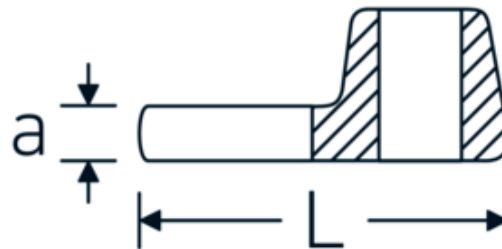

CROW-FOOT wrench, inch

540a

Product no. **02500042**
GTIN **4018754004683**
Model **540 A 13/16**

Label.

3/8 " CROW-FOOT wrench Wrench size 13/16" L.42,3mm

Technical Drawing.

Technical Attributes.

a	6,3 mm
Internal square drive (inch)	3/8 "
Width mm (b)	38 mm
Length mm (L)	42,3 mm
S	24 mm
Wrench size [inch]	13/16 "

Logistics data.

Depth mm (IFS)	42
Width mm (IFS)	38
Height mm (IFS)	18
Length (packed, mm)	42
Width (packed, mm)	38
Height (packed, mm)	18
Volume (packed, dm ³)	0.028728 dm ³
Product no.	02500042
Weight (gross, kg)	0,059

Variants.

Product no.	Model no. (ERP)	Description	GTIN
01500024	540 A 3/8	1/4 " CROW-FOOT wrench Wrench size 3/8" L.25,5mm	4018754173839
02500028	540 A 7/16	3/8 " CROW-FOOT wrench Wrench size 7/16" L.32mm	4018754004621
02500032	540 A 1/2	3/8 " CROW-FOOT wrench Wrench size 1/2" L.34,3mm	4018754004638
02500034	540 A 9/16	3/8 " CROW-FOOT wrench Wrench size 9/16" L.37,7mm	4018754004645
02500036	540 A 5/8	3/8 " CROW-FOOT wrench Wrench size 5/8" L.37,7mm	4018754004652
02500038	540 A 11/16	3/8 " CROW-FOOT wrench Wrench size 11/16" L.42,5mm	4018754004669
02500040	540 A 3/4	3/8 " CROW-FOOT wrench Wrench size 3/4" L.42,5mm	4018754004676
02500042	540 A 13/16	3/8 " CROW-FOOT wrench Wrench size 13/16" L.42,3mm	4018754004683
02500044	540 A 7/8	3/8 " CROW-FOOT wrench Wrench size 7/8" L.44,5mm	4018754004690
02500048	540 A 1	3/8 " CROW-FOOT wrench Wrench size 1" L.47mm	4018754004706
02500050	540 A 1 1/16	3/8 " CROW-FOOT wrench Wrench size 1 1/16" L.47mm	4018754004713
02500052	540 A 1 1/8	3/8 " CROW-FOOT wrench Wrench size 1 1/8" L.50mm	4018754004720
02500054	540 A 1 3/16	3/8 " CROW-FOOT wrench Wrench size 1 3/16" L.50mm	4018754004737
02500056	540 A 1 1/4	3/8 " CROW-FOOT wrench Wrench size 1 1/4" L.53mm	4018754004744
02500058	540 A 1 5/16	3/8 " CROW-FOOT wrench Wrench size 1 5/16" L.53mm	4018754004751