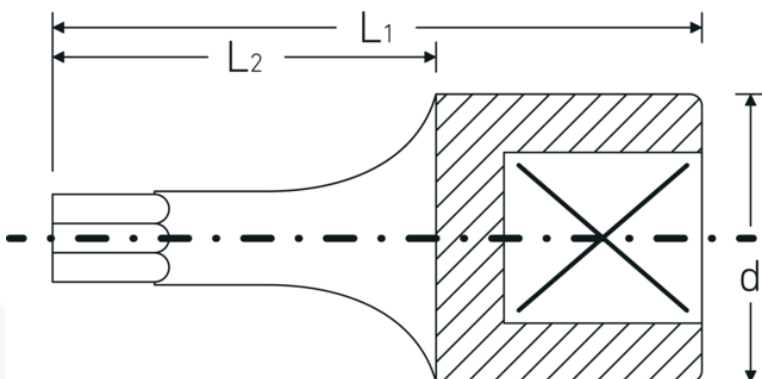

Screwdriver socket

44KTX

Product no. **01350025**
 GTIN **4018754001170**
 Model **44 KTX T 25**
SCHRAUBENDREHEREINSATZ
1/4 ZOLL

Label. 1/4 " Screwdriver socket L.28mm

- Features.**
- for inside TORX® screws
 - Chrome Alloy Steel, chrome plated

Advantages.

For recessed TORX® screws

Technical Drawing.

Technical Attributes.

Drive profile TORX®
 Internal square drive (inch) 1/4 "

Logistics data.

Depth mm (IFS) 28
 Width mm (IFS) 12

d	11,6 mm	Height mm (IFS)	12
Size of output profile	T25	Length (packed, mm)	65
L1	28 mm	Width (packed, mm)	35
L2	16 mm	Height (packed, mm)	15
		Volume (packed, dm3)	0.034125 dm3
		Art. no.	01350025
		Weight (gross, kg)	0,055
		Weight PAP (kg)	0,000
		Weight PVC (kg)	0,002
		GTIN	4018754001170
		Country of origin	GERMANY
		Region of origin	Nordrhein-Westfalen
		WEEE/ElektroG	nicht ear-pflichtig
		Customs tariff no.	82042000
		Packing standard	5
		Weight	11 g

Variants.

Art. no.	Model no. (ERP)	Description	GTIN
01350008	44 KTX T 8 SCHRAUBENDREHEREINSATZ 1/4 ZOLL	1/4 " Screwdriver socket L.28mm	4018754001125
01350009	44 KTX T 9 SCHRAUBENDREHEREINSATZ 1/4 ZOLL	1/4 " Screwdriver socket L.28mm	4018754001132
01350010	44 KTX T 10 SCHRAUBENDREHEREINSATZ 1/4 ZOLL	1/4 " Screwdriver socket L.28mm	4018754001149
01350015	44 KTX T 15 SCHRAUBENDREHEREINSATZ 1/4 ZOLL	1/4 " Screwdriver socket L.28mm	4018754001156
01350020	44 KTX T 20 SCHRAUBENDREHEREINSATZ 1/4 ZOLL	1/4 " Screwdriver socket L.28mm	4018754001163
01350025	44 KTX T 25 SCHRAUBENDREHEREINSATZ 1/4 ZOLL	1/4 " Screwdriver socket L.28mm	4018754001170
01350027	44 KTX T 27 SCHRAUBENDREHEREINSATZ 1/4 ZOLL	1/4 " Screwdriver socket L.28mm	4018754001187
01350030	44 KTX T 30 SCHRAUBENDREHEREINSATZ 1/4 ZOLL	1/4 " Screwdriver socket L.28mm	4018754001194