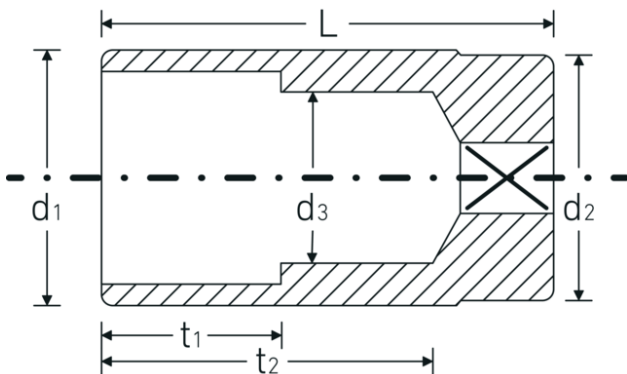

Sockets 1/2", inch, extra deep

51a

Product no. **03420040**
GTIN **4018754008063**
Model **51 A 3/4**

Label.

1/2 " Socket Wrench size 3/4" L.83mm

Technical Drawing.

Technical Attributes.

Drive profile	bi-hex AS-Drive®
Internal square drive (inch)	1/2 "
d1	26,2 mm
d2	25 mm
d3	18 mm
Length mm (L)	83 mm
Wrench size [inch]	3/4 "
t1	35 mm
t2	66,7 mm

Logistics data.

Depth mm (IFS)	83
Width mm (IFS)	27
Height mm (IFS)	27
Length (packed, mm)	135
Width (packed, mm)	85
Height (packed, mm)	28
Volume (packed, dm ³)	0.3213 dm ³
Product no.	03420040
Weight (gross, kg)	0,830

Variants.

Product no.	Model no. (ERP)	Description	GTIN
03420024	51 A 3/8	1/2 " Socket Wrench size 3/8" L.83mm	4018754127108
03420028	51 A 7/16	1/2 " Socket Wrench size 7/16" L.83mm	4018754127115
03420032	51 A 1/2	1/2 " Socket Wrench size 1/2" L.83mm	4018754008025
03420034	51 A 9/16	1/2 " Socket Wrench size 9/16" L.83mm	4018754008032
03420036	51 A 5/8	1/2 " Socket Wrench size 5/8" L.83mm	4018754008049
03420038	51 A 11/16	1/2 " Socket Wrench size 11/16" L.83mm	4018754008056
03420040	51 A 3/4	1/2 " Socket Wrench size 3/4" L.83mm	4018754008063
03420042	51 A 13/16	1/2 " Socket Wrench size 13/16" L.83mm	4018754127122
03420044	51 A 7/8	1/2 " Socket Wrench size 7/8" L.83mm	4018754008070
03420046	51 A 15/16	1/2 " Socket Wrench size 15/16" L.83mm	4018754008087
03420048	51 A 1	1/2 " Socket Wrench size 1" L.83mm	4018754008094
03420050	51 A 1 1/16	1/2 " Socket Wrench size 1 1/16" L.83mm	4018754008100
03420052	51 A 1 1/8	1/2 " Socket Wrench size 1 1/8" L.83mm	4018754008117
03420054	51 A 1 3/16	1/2 " Socket Wrench size 1 3/16" L.83mm	4018754127139
03420056	51 A 1 1/4	1/2 " Socket Wrench size 1 1/4" L.83mm	4018754127146
03420058	51 A 1 5/16	1/2 " Socket Wrench size 1 5/16" L.83mm	4018754127153
03420060	51 A 1 3/8	1/2 " Socket Wrench size 1 3/8" L.83mm	4018754127160
03420062	51 A 1 7/16	1/2 " Socket Wrench size 1 7/16" L.83mm	4018754127177
03420064	51 A 1 1/2	1/2 " Socket Wrench size 1 1/2" L.83mm	4018754127184