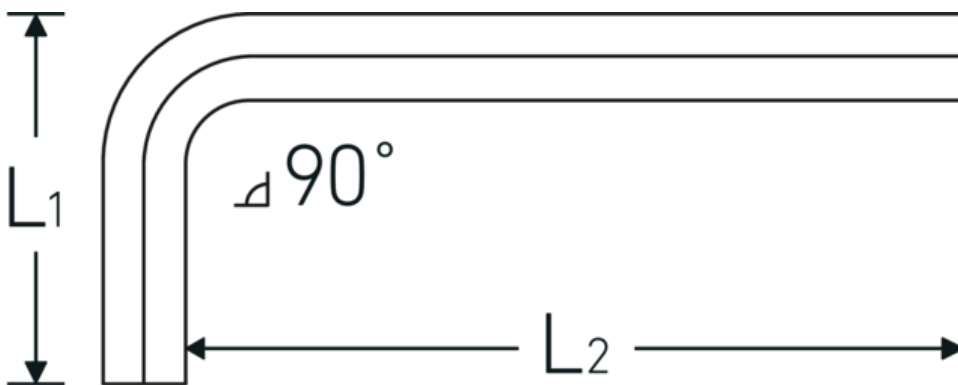

Hex key for socket head screws

10760

Product no. **43153005**
 GTIN **4018754332137**
 Model **10760 5**
WINKELSCHRAUBENDREHER
SECHSKANT

Label. Hex key for socket head screws Hex drive 5mm L.33mm x 85mm

- Features.**
- DIN ISO 2936
 - for cap head screws
 - chrome vanadium, nickel-plated
 - 0.9 mm gunmetal finish

Technical Drawing.

Technical Attributes.

Drive profile	Hexagonal
External hex drive (mm)	5 mm
DIN	DIN ISO 2936
L1	33 mm
L2	85 mm

Logistics data.

Depth mm (IFS)	83
Width mm (IFS)	32
Height mm (IFS)	6
Length (packed, mm)	85
Width (packed, mm)	100

Height (packed, mm)	12
Volume (packed, dm³)	0.102 dm ³
Art. no.	43153005
Weight (gross, kg)	0,180
Weight PAP (kg)	0,000
Weight PVC (kg)	0,000
GTIN	4018754332137
Country of origin	GERMANY
Region of origin	Nordrhein-Westfalen
WEEE/ElektroG	nicht ear-pflichtig
Customs tariff no.	82054000
Packing standard	10
Weight	18 g