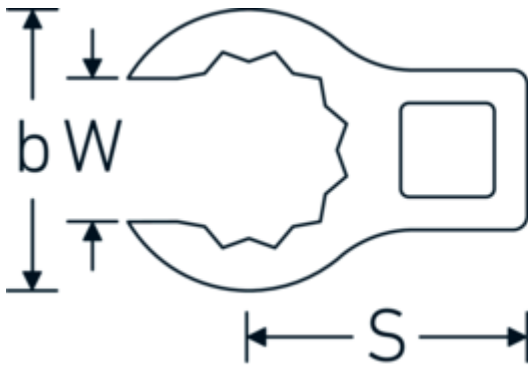

## CROW-RING spanner

440a

Product no. **03490077**  
GTIN **4018754008568**  
Model **440 A 2 5/16**

**Label.** 1/2 " CROW-RING spanner Spanner size 2 5/16" L.93,3mm

- Features.**
- Chrome Alloy Steel, chrome plated
  - caution! Modified settings on torque wrench
  - size 3/8: for Volvo aircraft engine, type "JAS"

### Technical Drawing.

### Technical Attributes.

a	30 mm
Internal square drive (inch)	1/2 "
Width mm (b)	80,9 mm
Length mm (L)	93,3 mm
S	49,2 mm
Spanner size [inch]	2 5/16 "

## Variants.

Art. no.	Model no. (ERP)	Description	GTIN
01490024	440 A 3/8	1/4 " CROW-RING spanner Spanner size 3/8" L.28,4mm	4018754116805
01490028	440 A 7/16	1/4 " CROW-RING spanner Spanner size 7/16" L.28mm	4018754001460
01490032	440 A 1/2	1/4 " CROW-RING spanner Spanner size 1/2" L.30,5mm	4018754001477
01490034	440 A 9/16	1/4 " CROW-RING spanner Spanner size 9/16" L.31,7mm	4018754001484
02490036	440 A 5/8	3/8 " CROW-RING spanner Spanner size 5/8" L.36,5mm	4018754004546
02490038	440 A 11/16	3/8 " CROW-RING spanner Spanner size 11/16" L.39,2mm	4018754004553
02490040	440 A 3/4	3/8 " CROW-RING spanner Spanner size 3/4" L.40,9mm	4018754004560
02490042	440 A 13/16	3/8 " CROW-RING spanner Spanner size 13/16" L.42,9mm	4018754004577
02490044	440 A 7/8	3/8 " CROW-RING spanner Spanner size 7/8" L.45,2mm	4018754004584
02490046	440 A 15/16	3/8 " CROW-RING spanner Spanner size 15/16" L.47,2mm	4018754004591
02490048	440 A 1	3/8 " CROW-RING spanner Spanner size 1" L.49,3mm	4018754004607
02490050	440 A 1 1/16	3/8 " CROW-RING spanner Spanner size 1 1/16" L.52,8mm	4018754004614
03490052	440 A 1 1/8	1/2 " CROW-RING spanner Spanner size 1 1/8" L.56,8mm	4018754008445
03490056	440 A 1 1/4	1/2 " CROW-RING spanner Spanner size 1 1/4" L.62,5mm	4018754008452