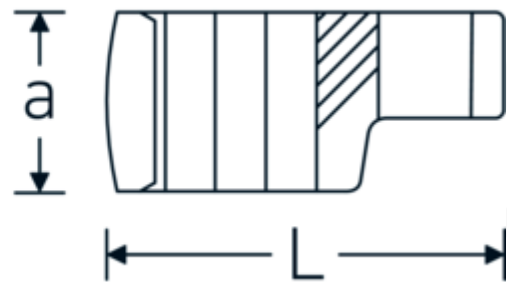

## CROW-RING spanner

440a

Product no. **03490077**  
GTIN **4018754008568**  
Model **440 A 2 5/16**

**Label.** 1/2 " CROW-RING spanner Spanner size 2 5/16" L.93,3mm

- Features.**
- Chrome Alloy Steel, chrome plated
  - caution! Modified settings on torque wrench
  - size 3/8: for Volvo aircraft engine, type "JAS"

### Technical Drawing.

### Technical Attributes.

a	30 mm
Internal square drive (inch)	1/2 "
Width mm (b)	80,9 mm
Length mm (L)	93,3 mm
S	49,2 mm
Spanner size [inch]	2 5/16 "

### Logistics data.

Depth mm (IFS)	91
Width mm (IFS)	80
Height mm (IFS)	30
Length (packed, mm)	91
Width (packed, mm)	80
Height (packed, mm)	30

<b>W</b>	43,6 mm	<b>Volume (packed, dm3)</b>	0.2184 dm3
		<b>Art. no.</b>	03490077
		<b>Weight (gross, kg)</b>	0,309
		<b>Weight PAP (kg)</b>	0,000
		<b>Weight PVC (kg)</b>	0,004
		<b>GTIN</b>	4018754008568
		<b>Country of origin</b>	GERMANY
		<b>Region of origin</b>	Nordrhein-Westfalen
		<b>WEEE/ElektroG</b>	nicht ear-pflichtig
		<b>Customs tariff no.</b>	82042000
		<b>Packing standard</b>	1
		<b>Weight</b>	309 g