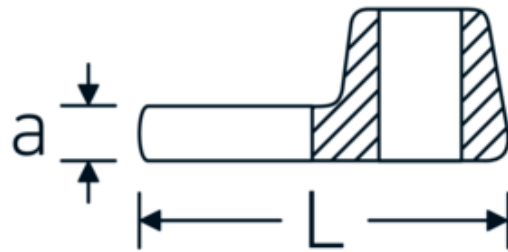

## CROW-FOOT wrench, inch

**540a**

Product no. **02500074**  
GTIN **4018754173648**  
Model **540 A 2 1/8**

### Label.

3/8 " CROW-FOOT wrench Wrench size 2 1/8" L.75,6mm

### Technical Attributes.

<b>a</b>	10 mm
<b>Internal square drive (inch)</b>	3/8 "
<b>Width mm (b)</b>	91 mm
<b>Length mm (L)</b>	75,6 mm
<b>S</b>	46 mm
<b>Wrench size [inch]</b>	2 1/8 "

02500060	540 A 1 3/8	3/8 " CROW-FOOT wrench Wrench size 1 3/8" L.54,5mm	4018754004768
02500062	540 A 1 7/16	3/8 " CROW-FOOT wrench Wrench size 1 7/16" L.56,5mm	4018754004775
02500064	540 A 1 1/2	3/8 " CROW-FOOT wrench Wrench size 1 1/2" L.58mm	4018754004782
02500065	540 A 1 9/16	3/8 " CROW-FOOT wrench Wrench size 1 9/16" L.59,5mm	4018754004799
02500066	540 A 1 5/8	3/8 " CROW-FOOT wrench Wrench size 1 5/8" L.63mm	4018754004805
02500067	540 A 1 11/16	3/8 " CROW-FOOT wrench Wrench size 1 11/16" L.63mm	4018754173631
02500068	540 A 1 3/4	3/8 " CROW-FOOT wrench Wrench size 1 3/4" L.68mm	4018754004812
02500070	540 A 1 7/8	3/8 " CROW-FOOT wrench Wrench size 1 7/8" L.72mm	4018754004829
02500072	540 A 2	3/8 " CROW-FOOT wrench Wrench size 2" L.75mm	4018754004836
02500074	540 A 2 1/8	3/8 " CROW-FOOT wrench Wrench size 2 1/8" L.75,6mm	4018754173648
02500076	540 A 2 1/4	3/8 " CROW-FOOT wrench Wrench size 2 1/4" L.80,5mm	4018754173655
03500078	540 A 2 3/8	1/2 " CROW-FOOT wrench Wrench size 2 3/8" L.81,5mm	4018754121366