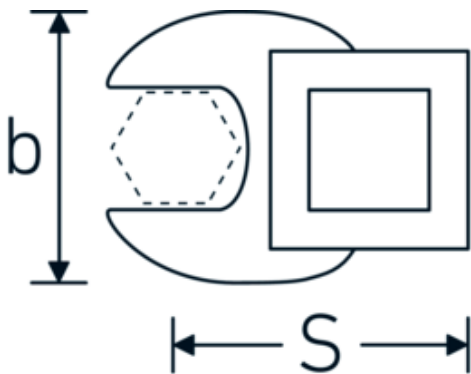

## CROW-FOOT wrench, inch

**540a**

Product no. **02500074**  
GTIN **4018754173648**  
Model **540 A 2 1/8**

### Label.

3/8 " CROW-FOOT wrench Wrench size 2 1/8" L.75,6mm

### Technical Attributes.

<b>a</b>	10 mm
<b>Internal square drive (inch)</b>	3/8 "
<b>Width mm (b)</b>	91 mm
<b>Length mm (L)</b>	75,6 mm
<b>S</b>	46 mm
<b>Wrench size [inch]</b>	2 1/8 "

## Variants.

Product no.	Model no. (ERP)	Description	GTIN
01500024	540 A 3/8	1/4 " CROW-FOOT wrench Wrench size 3/8" L.25,5mm	4018754173839
02500028	540 A 7/16	3/8 " CROW-FOOT wrench Wrench size 7/16" L.32mm	4018754004621
02500032	540 A 1/2	3/8 " CROW-FOOT wrench Wrench size 1/2" L.34,3mm	4018754004638
02500034	540 A 9/16	3/8 " CROW-FOOT wrench Wrench size 9/16" L.37,7mm	4018754004645
02500036	540 A 5/8	3/8 " CROW-FOOT wrench Wrench size 5/8" L.37,7mm	4018754004652
02500038	540 A 11/16	3/8 " CROW-FOOT wrench Wrench size 11/16" L.42,5mm	4018754004669
02500040	540 A 3/4	3/8 " CROW-FOOT wrench Wrench size 3/4" L.42,5mm	4018754004676
02500042	540 A 13/16	3/8 " CROW-FOOT wrench Wrench size 13/16" L.42,3mm	4018754004683
02500044	540 A 7/8	3/8 " CROW-FOOT wrench Wrench size 7/8" L.44,5mm	4018754004690
02500048	540 A 1	3/8 " CROW-FOOT wrench Wrench size 1" L.47mm	4018754004706
02500050	540 A 1 1/16	3/8 " CROW-FOOT wrench Wrench size 1 1/16" L.47mm	4018754004713
02500052	540 A 1 1/8	3/8 " CROW-FOOT wrench Wrench size 1 1/8" L.50mm	4018754004720
02500054	540 A 1 3/16	3/8 " CROW-FOOT wrench Wrench size 1 3/16" L.50mm	4018754004737
02500056	540 A 1 1/4	3/8 " CROW-FOOT wrench Wrench size 1 1/4" L.53mm	4018754004744
02500058	540 A 1 5/16	3/8 " CROW-FOOT wrench Wrench size 1 5/16" L.53mm	4018754004751