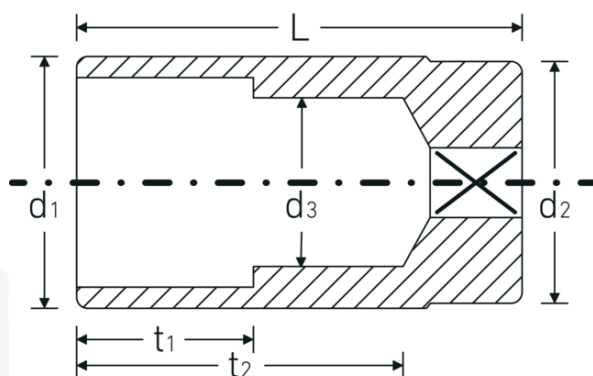

Socket

46a

Product no. **02420024**
GTIN **4018754004317**
Model **46 A 3/8**

Label. 3/8 " Socket Spanner size 3/8" L.54mm

Features.

- Long
- ASME B 107.1, Fed. Spec. GGG-W-641, SAE AS 954-E
- HPQ® heavy-duty steel, chrome-plated

Advantages.

Long

Technical Drawing.

Technical Attributes.

Drive profile bi-hex AS-Drive®

Logistics data.

Depth mm (IFS) 54

Internal square drive (inch)	3/8 "	Width mm (IFS)	17
d1	13,7 mm	Height mm (IFS)	17
d2	16,5 mm	Length (packed, mm)	57
d3	8,4 mm	Width (packed, mm)	53
Length mm (L)	54 mm	Height (packed, mm)	34
Spanner size [inch]	3/8 "	Volume (packed, dm3)	0.102714 dm3
t1	20 mm	Art. no.	02420024
t2	42,5 mm	Weight (gross, kg)	0,200
		Weight PAP (kg)	0,000
		Weight PVC (kg)	0,003
		GTIN	4018754004317
		Country of origin	GERMANY
		Region of origin	Nordrhein-Westfalen
		WEEE/ElektroG	nicht ear-pflichtig
		Customs tariff no.	82042000
		Packing standard	5
		Weight	45 g