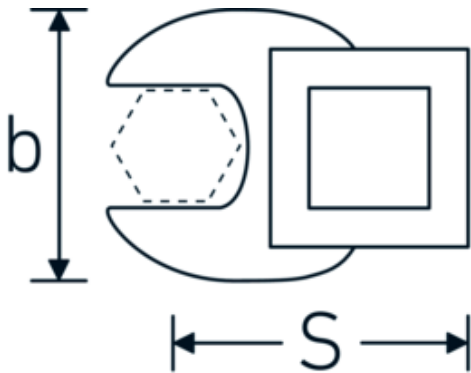

## CROW-FOOT spanner

**540**

Product no. **02200014**  
GTIN **4018754003518**  
Model **540 14**

**Label.** 3/8 " CROW-FOOT spanner Spanner size 14mm L.37,7mm

**Features.**

- Chrome Alloy Steel, chrome plated
- Caution! Modified settings on torque wrench

## Technical Drawing.

## Technical Attributes.

a	6,3 mm
Internal square drive (inch)	3/8 "
Width mm (b)	30 mm
Length mm (L)	37,7 mm
S	20,8 mm
Width across flats [mm]	14 mm

## Logistics data.

Depth mm (IFS)	38
Width mm (IFS)	30
Height mm (IFS)	16
Length (packed, mm)	38
Width (packed, mm)	30
Height (packed, mm)	16
Volume (packed, dm3)	0.01824 dm3

<b>Art. no.</b>	02200014
<b>Weight (gross, kg)</b>	0,046
<b>Weight PAP (kg)</b>	0,000
<b>Weight PVC (kg)</b>	0,002
<b>GTIN</b>	4018754003518
<b>Country of origin</b>	GERMANY
<b>Region of origin</b>	Nordrhein-Westfalen
<b>WEEE/ElektroG</b>	nicht ear-pflichtig
<b>Customs tariff no.</b>	82042000
<b>Packing standard</b>	1
<b>Weight</b>	46 g