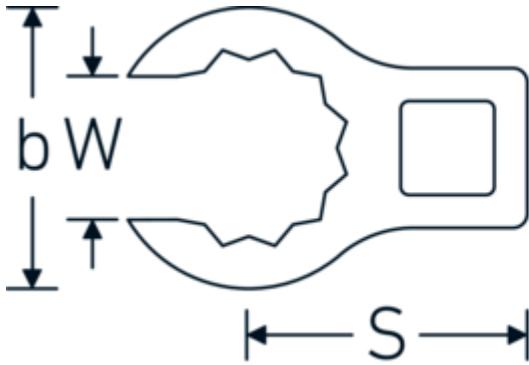

## CROW-RING spanner

440a

Product no. **02490048**  
GTIN **4018754004607**  
Model **440 A 1**

**Label.** 3/8 " CROW-RING spanner Spanner size 1" L.49,3mm

- Features.**
- Chrome Alloy Steel, chrome plated
  - caution! Modified settings on torque wrench
  - size 3/8: for Volvo aircraft engine, type "JAS"

## Technical Drawing.

## Technical Attributes.

a	20 mm
Internal square drive (inch)	3/8 "
Width mm (b)	37,7 mm
Length mm (L)	49,3 mm
S	25,7 mm
Spanner size [inch]	1 "

## Variants.

Art. no.	Model no. (ERP)	Description	GTIN
01490024	440 A 3/8	1/4 " CROW-RING spanner Spanner size 3/8" L.28,4mm	4018754116805
01490028	440 A 7/16	1/4 " CROW-RING spanner Spanner size 7/16" L.28mm	4018754001460
01490032	440 A 1/2	1/4 " CROW-RING spanner Spanner size 1/2" L.30,5mm	4018754001477
01490034	440 A 9/16	1/4 " CROW-RING spanner Spanner size 9/16" L.31,7mm	4018754001484
02490036	440 A 5/8	3/8 " CROW-RING spanner Spanner size 5/8" L.36,5mm	4018754004546
02490038	440 A 11/16	3/8 " CROW-RING spanner Spanner size 11/16" L.39,2mm	4018754004553
02490040	440 A 3/4	3/8 " CROW-RING spanner Spanner size 3/4" L.40,9mm	4018754004560
02490042	440 A 13/16	3/8 " CROW-RING spanner Spanner size 13/16" L.42,9mm	4018754004577
02490044	440 A 7/8	3/8 " CROW-RING spanner Spanner size 7/8" L.45,2mm	4018754004584
02490046	440 A 15/16	3/8 " CROW-RING spanner Spanner size 15/16" L.47,2mm	4018754004591
02490048	440 A 1	3/8 " CROW-RING spanner Spanner size 1" L.49,3mm	4018754004607
02490050	440 A 1 1/16	3/8 " CROW-RING spanner Spanner size 1 1/16" L.52,8mm	4018754004614
03490052	440 A 1 1/8	1/2 " CROW-RING spanner Spanner size 1 1/8" L.56,8mm	4018754008445
03490056	440 A 1 1/4	1/2 " CROW-RING spanner Spanner size 1 1/4" L.62,5mm	4018754008452