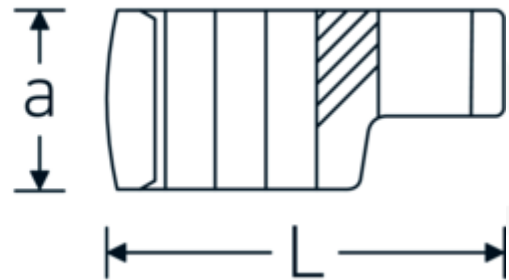

## CROW-RING spanner

440a

Product no. **02490048**  
GTIN **4018754004607**  
Model **440 A 1**

**Label.** 3/8 " CROW-RING spanner Spanner size 1" L.49,3mm

- Features.**
- Chrome Alloy Steel, chrome plated
  - caution! Modified settings on torque wrench
  - size 3/8: for Volvo aircraft engine, type "JAS"

## Technical Drawing.

## Technical Attributes.

a	20 mm
Internal square drive (inch)	3/8 "
Width mm (b)	37,7 mm
Length mm (L)	49,3 mm
S	25,7 mm
Spanner size [inch]	1 "

## Logistics data.

Depth mm (IFS)	49
Width mm (IFS)	38
Height mm (IFS)	20
Length (packed, mm)	49
Width (packed, mm)	38
Height (packed, mm)	20

<b>W</b>	19 mm	<b>Volume (packed, dm3)</b>	0.03724 dm3
		<b>Art. no.</b>	02490048
		<b>Weight (gross, kg)</b>	0,071
		<b>Weight PAP (kg)</b>	0,000
		<b>Weight PVC (kg)</b>	0,002
		<b>GTIN</b>	4018754004607
		<b>Country of origin</b>	GERMANY
		<b>Region of origin</b>	Nordrhein-Westfalen
		<b>WEEE/ElektroG</b>	nicht ear-pflichtig
		<b>Customs tariff no.</b>	82042000
		<b>Packing standard</b>	1
		<b>Weight</b>	71 g