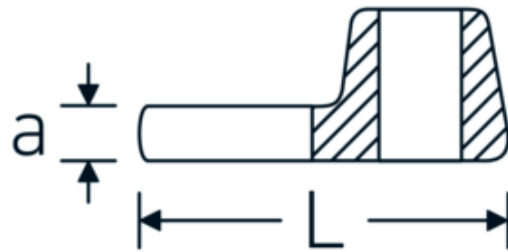

CROW-FOOT wrench, inch

540a

Product no. 02500070
GTIN 4018754004829
Model 540 A 1 7/8

Label.

3/8 " CROW-FOOT wrench Wrench size 1 7/8" L.72mm

Technical Drawing.

Technical Attributes.

a	8 mm
Internal square drive (inch)	3/8 "
Width mm (b)	82 mm
Length mm (L)	72 mm
S	42 mm
Wrench size [inch]	1 7/8 "

Logistics data.

Depth mm (IFS)	72
Width mm (IFS)	82
Height mm (IFS)	18
Length (packed, mm)	72
Width (packed, mm)	82
Height (packed, mm)	18
Volume (packed, dm ³)	0.106272 dm ³
Product no.	02500070
Weight (gross, kg)	0,205

Variants.

Product no.	Model no. (ERP)	Description	GTIN
01500024	540 A 3/8	1/4 " CROW-FOOT wrench Wrench size 3/8" L.25,5mm	4018754173839
02500028	540 A 7/16	3/8 " CROW-FOOT wrench Wrench size 7/16" L.32mm	4018754004621
02500032	540 A 1/2	3/8 " CROW-FOOT wrench Wrench size 1/2" L.34,3mm	4018754004638
02500034	540 A 9/16	3/8 " CROW-FOOT wrench Wrench size 9/16" L.37,7mm	4018754004645
02500036	540 A 5/8	3/8 " CROW-FOOT wrench Wrench size 5/8" L.37,7mm	4018754004652
02500038	540 A 11/16	3/8 " CROW-FOOT wrench Wrench size 11/16" L.42,5mm	4018754004669
02500040	540 A 3/4	3/8 " CROW-FOOT wrench Wrench size 3/4" L.42,5mm	4018754004676
02500042	540 A 13/16	3/8 " CROW-FOOT wrench Wrench size 13/16" L.42,3mm	4018754004683
02500044	540 A 7/8	3/8 " CROW-FOOT wrench Wrench size 7/8" L.44,5mm	4018754004690
02500048	540 A 1	3/8 " CROW-FOOT wrench Wrench size 1" L.47mm	4018754004706
02500050	540 A 1 1/16	3/8 " CROW-FOOT wrench Wrench size 1 1/16" L.47mm	4018754004713
02500052	540 A 1 1/8	3/8 " CROW-FOOT wrench Wrench size 1 1/8" L.50mm	4018754004720
02500054	540 A 1 3/16	3/8 " CROW-FOOT wrench Wrench size 1 3/16" L.50mm	4018754004737
02500056	540 A 1 1/4	3/8 " CROW-FOOT wrench Wrench size 1 1/4" L.53mm	4018754004744
02500058	540 A 1 5/16	3/8 " CROW-FOOT wrench Wrench size 1 5/16" L.53mm	4018754004751