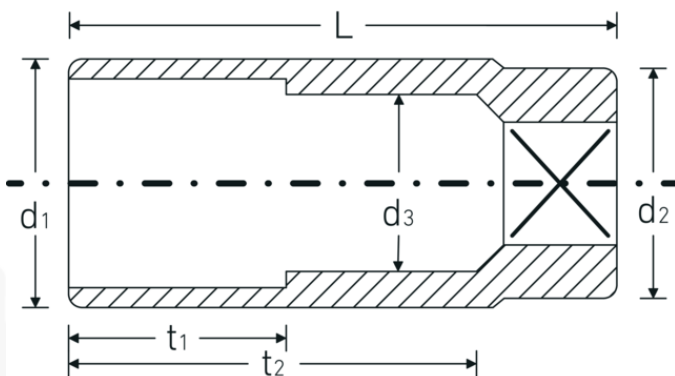

Socket

56

Product no. **05020041**
GTIN **4018754008995**
Model **56 41**

Label. 3/4 " Socket Spanner size 41mm L.90mm

Features.

- DIN 3124/ISO 2725-1, ASME B 107.5 M
- extra deep
- AS-drive and HPQ® high performance steel up to 36 mm, chrome plated

Advantages.

DIN 3124/ISO 2725-1, ASME B 107.5 M.

Technical Drawing.

Technical Attributes.

Drive profile

hex AS-Drive®

Logistics data.

Depth mm (IFS)

90

| | | | |
|-------------------------------------|---|-----------------------------|---------------------|
| Internal square drive (inch) | 3/4 " | Width mm (IFS) | 56 |
| d1 | 55,5 mm | Height mm (IFS) | 56 |
| d2 | 40 mm | Length (packed, mm) | 95 |
| d3 | 38 mm | Width (packed, mm) | 116 |
| DIN | DIN 3124 / ISO 2725-1, ASME B 107.5 M | Height (packed, mm) | 57 |
| Length mm (L) | 90 mm | Volume (packed, dm3) | 0.62814 dm3 |
| Width across flats [mm] | 41 mm | Art. no. | 05020041 |
| t1 | 40 mm | Weight (gross, kg) | 1,435 |
| t2 | 58,5 mm | Weight PAP (kg) | 0,000 |
| | | Weight PVC (kg) | 0,009 |
| | | GTIN | 4018754008995 |
| | | Country of origin | GERMANY |
| | | Region of origin | Nordrhein-Westfalen |
| | | WEEE/ElektroG | nicht ear-pflichtig |
| | | Customs tariff no. | 82042000 |
| | | Packing standard | 2 |
| | | Weight | 714 g |