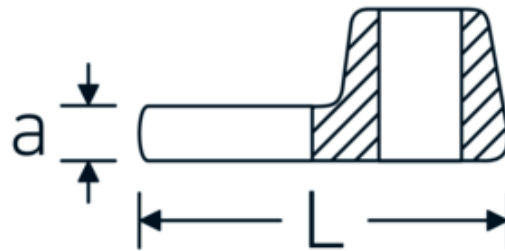

CROW-FOOT spanner

540a

Product no. **02500040**
GTIN **4018754004676**
Model **540 A 3/4**

Label. 3/8 " CROW-FOOT spanner Spanner size 3/4" L.42,5mm

Features.

- Chrome Alloy Steel, chrome plated
- Caution! Modified settings on torque wrench

Technical Drawing.

Technical Attributes.

a	6,3 mm
Internal square drive (inch)	3/8 "
Width mm (b)	38 mm
Length mm (L)	42,5 mm
S	24 mm
Spanner size [inch]	3/4 "

Logistics data.

Depth mm (IFS)	44
Width mm (IFS)	38
Height mm (IFS)	18
Length (packed, mm)	45
Width (packed, mm)	39
Height (packed, mm)	19
Volume (packed, dm3)	0.033345 dm3

Variants.

Art. no.	Model no. (ERP)	Description	GTIN
01500024	540 A 3/8	1/4 " CROW-FOOT spanner Spanner size 3/8" L.25,5mm	4018754173839
02500028	540 A 7/16	3/8 " CROW-FOOT spanner Spanner size 7/16" L.32mm	4018754004621
02500032	540 A 1/2	3/8 " CROW-FOOT spanner Spanner size 1/2" L.34,3mm	4018754004638
02500034	540 A 9/16	3/8 " CROW-FOOT spanner Spanner size 9/16" L.37,7mm	4018754004645
02500036	540 A 5/8	3/8 " CROW-FOOT spanner Spanner size 5/8" L.37,7mm	4018754004652
02500038	540 A 11/16	3/8 " CROW-FOOT spanner Spanner size 11/16" L.42,5mm	4018754004669
02500040	540 A 3/4	3/8 " CROW-FOOT spanner Spanner size 3/4" L.42,5mm	4018754004676
02500042	540 A 13/16	3/8 " CROW-FOOT spanner Spanner size 13/16" L.42,3mm	4018754004683
02500044	540 A 7/8	3/8 " CROW-FOOT spanner Spanner size 7/8" L.44,5mm	4018754004690
02500048	540 A 1	3/8 " CROW-FOOT spanner Spanner size 1" L.47mm	4018754004706
02500050	540 A 1 1/16	3/8 " CROW-FOOT spanner Spanner size 1 1/16" L.47mm	4018754004713
02500052	540 A 1 1/8	3/8 " CROW-FOOT spanner Spanner size 1 1/8" L.50mm	4018754004720
02500054	540 A 1 3/16	3/8 " CROW-FOOT spanner Spanner size 1 3/16" L.50mm	4018754004737
02500056	540 A 1 1/4	3/8 " CROW-FOOT spanner Spanner size 1 1/4" L.53mm	4018754004744