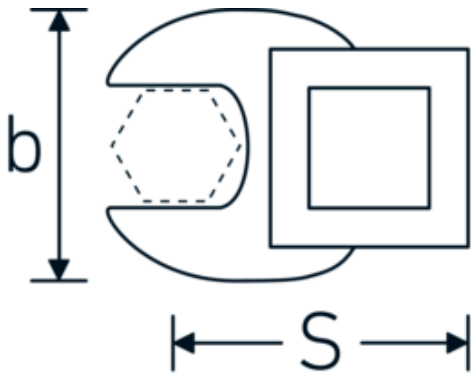

CROW-FOOT spanner

540a

Product no. **02500040**
GTIN **4018754004676**
Model **540 A 3/4**

Label. 3/8 " CROW-FOOT spanner Spanner size 3/4" L.42,5mm

Features.

- Chrome Alloy Steel, chrome plated
- Caution! Modified settings on torque wrench

Technical Drawing.

Technical Attributes.

a	6,3 mm
Internal square drive (inch)	3/8 "
Width mm (b)	38 mm
Length mm (L)	42,5 mm
S	24 mm
Spanner size [inch]	3/4 "

Logistics data.

Depth mm (IFS)	44
Width mm (IFS)	38
Height mm (IFS)	18
Length (packed, mm)	45
Width (packed, mm)	39
Height (packed, mm)	19
Volume (packed, dm3)	0.033345 dm3

Variants.

Art. no.	Model no. (ERP)	Description	GTIN
01500024	540 A 3/8	1/4 " CROW-FOOT spanner Spanner size 3/8" L.25,5mm	4018754173839
02500028	540 A 7/16	3/8 " CROW-FOOT spanner Spanner size 7/16" L.32mm	4018754004621
02500032	540 A 1/2	3/8 " CROW-FOOT spanner Spanner size 1/2" L.34,3mm	4018754004638
02500034	540 A 9/16	3/8 " CROW-FOOT spanner Spanner size 9/16" L.37,7mm	4018754004645
02500036	540 A 5/8	3/8 " CROW-FOOT spanner Spanner size 5/8" L.37,7mm	4018754004652
02500038	540 A 11/16	3/8 " CROW-FOOT spanner Spanner size 11/16" L.42,5mm	4018754004669
02500040	540 A 3/4	3/8 " CROW-FOOT spanner Spanner size 3/4" L.42,5mm	4018754004676
02500042	540 A 13/16	3/8 " CROW-FOOT spanner Spanner size 13/16" L.42,3mm	4018754004683
02500044	540 A 7/8	3/8 " CROW-FOOT spanner Spanner size 7/8" L.44,5mm	4018754004690
02500048	540 A 1	3/8 " CROW-FOOT spanner Spanner size 1" L.47mm	4018754004706
02500050	540 A 1 1/16	3/8 " CROW-FOOT spanner Spanner size 1 1/16" L.47mm	4018754004713
02500052	540 A 1 1/8	3/8 " CROW-FOOT spanner Spanner size 1 1/8" L.50mm	4018754004720
02500054	540 A 1 3/16	3/8 " CROW-FOOT spanner Spanner size 1 3/16" L.50mm	4018754004737
02500056	540 A 1 1/4	3/8 " CROW-FOOT spanner Spanner size 1 1/4" L.53mm	4018754004744