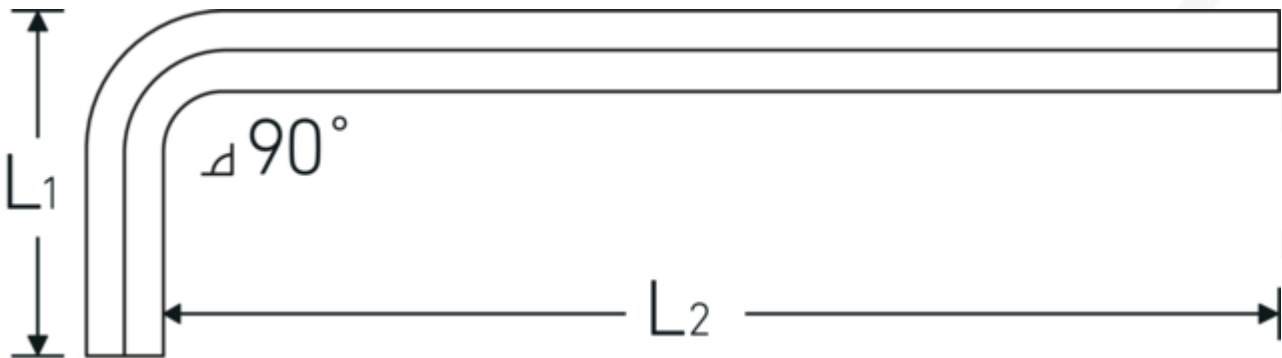

Hex key for socket head screws

10765

Product no. **43210008**
GTIN **4018754027422**
Model **10765 8**

Label.

Hex key for socket head screws Hex drive 8mm L.36mm x 200mm

Features.

- DIN ISO 2936
- for socket head screws
- extra long
- Chrome Vanadium, nickel-plated

Technical Drawing.

Technical Attributes.

Drive profile	Hex
External hex drive (mm)	8 mm
DIN	DIN ISO 2936
L1	36 mm
L2	200 mm
Length mm (L)	210 mm

Logistics data.

Depth mm (IFS)	210
Width mm (IFS)	42
Height mm (IFS)	9
Length (packed, mm)	250
Width (packed, mm)	70
Height (packed, mm)	26

Volume (packed, dm3)	0.455 dm3
Art. no.	43210008
Weight (gross, kg)	1,013
Weight PAP (kg)	0,000
Weight PVC (kg)	0,011
GTIN	4018754027422
Country of origin	GERMANY
Region of origin	Hessen
WEEE/ElektroG	nicht ear-pflichtig
Customs tariff no.	82054000
Packing standard	10
Weight	100 g