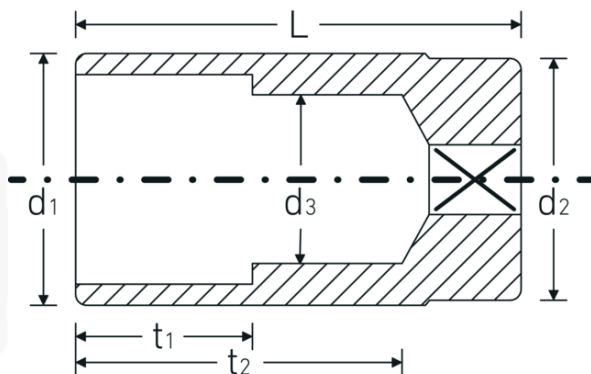

Socket

46

Product no. **02020015**
GTIN **4018754002214**
Model **46 15**

Label. 3/8 " Socket Spanner size 15mm L.60mm

Features.

- long version
- bi-hex with AS-Driveprofile
- 3/8" internal square drive
- HPQ® high performance steel, chrome-plated
- size 20.8: with rubber insert for spark plugs
- DIN 3124 / ISO 2725-1 / DIN EN 3710 / DIN EN 3709 / ASME B 107.5M

Advantages.

Long

Technical Drawing.

Technical Attributes.

| | |
|-------------------------------------|-------------------------------------------------------------------------|
| Drive profile | bi-hex AS-Drive |
| Internal square drive (inch) | 3/8 " |
| d1 | 20,6 mm |
| d2 | 19 mm |
| d3 | 14 mm |
| DIN | DIN 3124 / ISO 2725-1, DIN EN 3710, DIN EN 3709, ASME B 107.5M |
| Length mm (L) | 60 mm |
| Width across flats [mm] | 15 mm |
| t1 | 25 mm |
| t2 | 48,2 mm |

Logistics data.

| | |
|-----------------------------|---------------------|
| Depth mm (IFS) | 60 |
| Width mm (IFS) | 21 |
| Height mm (IFS) | 21 |
| Length (packed, mm) | 110 |
| Width (packed, mm) | 63 |
| Height (packed, mm) | 43 |
| Volume (packed, dm3) | 0.29799 dm3 |
| Art. no. | 02020015 |
| Weight (gross, kg) | 0,740 |
| Weight PAP (kg) | 0,000 |
| Weight PVC (kg) | 0,008 |
| GTIN | 4018754002214 |
| Country of origin | GERMANY |
| Region of origin | Nordrhein-Westfalen |
| WEEE/ElektroG | nicht ear-pflichtig |
| Customs tariff no. | 82042000 |
| Packing standard | 10 |
| Weight | 85 g |