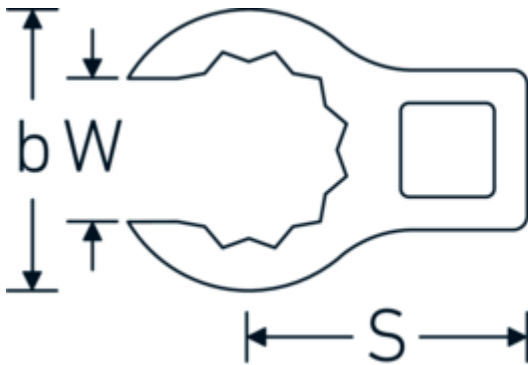

CROW-RING spanner

440

Product no. **02190015**
GTIN **4018754141029**
Model **440 15**

Label. 3/8 " CROW-RING spanner Spanner size 15mm L.36,5mm

- Features.**
- Chrome Alloy Steel, chrome plated
 - Caution! Modified settings on torque wrench

Technical Drawing.

Technical Attributes.

| | |
|------------------------------|---------|
| a | 17,5 mm |
| Internal square drive (inch) | 3/8 " |
| Width mm (b) | 24,6 mm |
| Length mm (L) | 36,5 mm |
| S | 19,1 mm |
| Width across flats [mm] | 15 mm |
| W | 11,9 mm |

Variants.

| Art. no. | Model no. (ERP) | Description | GTIN |
|----------|-----------------|--|---------------|
| 01190008 | 440 8 | 1/4 " CROW-RING spanner Spanner size 8mm L.23,8mm | 4018754149094 |
| 01190009 | 440 9 | 1/4 " CROW-RING spanner Spanner size 9mm L.28,5mm | 4018754140985 |
| 01190010 | 440 10 | 1/4 " CROW-RING spanner Spanner size 10mm L.28,4mm | 4018754000739 |
| 01190011 | 440 11 | 1/4 " CROW-RING spanner Spanner size 11mm L.28mm | 4018754149100 |
| 01190012 | 440 12 | 1/4 " CROW-RING spanner Spanner size 12mm L.30,8mm | 4018754000746 |
| 01190013 | 440 13 | 1/4 " CROW-RING spanner Spanner size 13mm L.32mm | 4018754102099 |
| 01190014 | 440 14 | 1/4 " CROW-RING spanner Spanner size 14mm L.31,7mm | 4018754000753 |
| 02190015 | 440 15 | 3/8 " CROW-RING spanner Spanner size 15mm L.36,5mm | 4018754141029 |
| 02190016 | 440 16 | 3/8 " CROW-RING spanner Spanner size 16mm L.36,1mm | 4018754003389 |
| 02190017 | 440 17 | 3/8 " CROW-RING spanner Spanner size 17mm L.39,2mm | 4018754003396 |
| 02190018 | 440 18 | 3/8 " CROW-RING spanner Spanner size 18mm L.40,8mm | 4018754003402 |
| 02190019 | 440 19 | 3/8 " CROW-RING spanner Spanner size 19mm L.40,5mm | 4018754003419 |
| 02190020 | 440 20 | 3/8 " CROW-RING spanner Spanner size 20mm L.42,9mm | 4018754141036 |
| 02190021 | 440 21 | 3/8 " CROW-RING spanner Spanner size 21mm L.42,8mm | 4018754003426 |