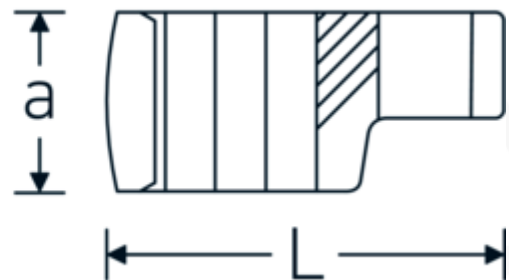

CROW-RING spanner

440

Product no. **02190015**
GTIN **4018754141029**
Model **440 15**

Label. 3/8 " CROW-RING spanner Spanner size 15mm L.36,5mm

- Features.**
- Chrome Alloy Steel, chrome plated
 - Caution! Modified settings on torque wrench

Technical Drawing.

Technical Attributes.

| | |
|------------------------------|---------|
| a | 17,5 mm |
| Internal square drive (inch) | 3/8 " |
| Width mm (b) | 24,6 mm |
| Length mm (L) | 36,5 mm |
| S | 19,1 mm |
| Width across flats [mm] | 15 mm |
| W | 11,9 mm |

Variants.

| Art. no. | Model no. (ERP) | Description | GTIN |
|----------|-----------------|--|---------------|
| 01190008 | 440 8 | 1/4 " CROW-RING spanner Spanner size 8mm L.23,8mm | 4018754149094 |
| 01190009 | 440 9 | 1/4 " CROW-RING spanner Spanner size 9mm L.28,5mm | 4018754140985 |
| 01190010 | 440 10 | 1/4 " CROW-RING spanner Spanner size 10mm L.28,4mm | 4018754000739 |
| 01190011 | 440 11 | 1/4 " CROW-RING spanner Spanner size 11mm L.28mm | 4018754149100 |
| 01190012 | 440 12 | 1/4 " CROW-RING spanner Spanner size 12mm L.30,8mm | 4018754000746 |
| 01190013 | 440 13 | 1/4 " CROW-RING spanner Spanner size 13mm L.32mm | 4018754102099 |
| 01190014 | 440 14 | 1/4 " CROW-RING spanner Spanner size 14mm L.31,7mm | 4018754000753 |
| 02190015 | 440 15 | 3/8 " CROW-RING spanner Spanner size 15mm L.36,5mm | 4018754141029 |
| 02190016 | 440 16 | 3/8 " CROW-RING spanner Spanner size 16mm L.36,1mm | 4018754003389 |
| 02190017 | 440 17 | 3/8 " CROW-RING spanner Spanner size 17mm L.39,2mm | 4018754003396 |
| 02190018 | 440 18 | 3/8 " CROW-RING spanner Spanner size 18mm L.40,8mm | 4018754003402 |
| 02190019 | 440 19 | 3/8 " CROW-RING spanner Spanner size 19mm L.40,5mm | 4018754003419 |
| 02190020 | 440 20 | 3/8 " CROW-RING spanner Spanner size 20mm L.42,9mm | 4018754141036 |
| 02190021 | 440 21 | 3/8 " CROW-RING spanner Spanner size 21mm L.42,8mm | 4018754003426 |