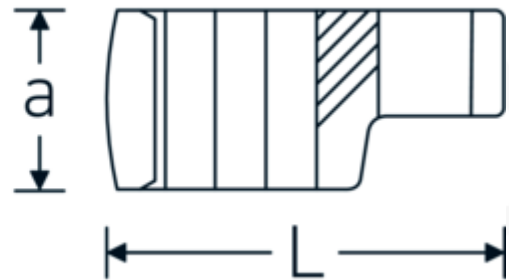

CROW-RING spanner

440a

Product no. **02490042**
GTIN **4018754004577**
Model **440 A 13/16**

Label. 3/8 " CROW-RING spanner Spanner size 13/16" L.42,9mm

- Features.**
- Chrome Alloy Steel, chrome plated
 - caution! Modified settings on torque wrench
 - size 3/8: for Volvo aircraft engine, type "JAS"

Technical Drawing.

Technical Attributes.

a	18,5 mm
Internal square drive (inch)	3/8 "
Width mm (b)	31,3 mm
Length mm (L)	42,9 mm
S	22,5 mm
Spanner size [inch]	13/16 "

Logistics data.

Depth mm (IFS)	42
Width mm (IFS)	31
Height mm (IFS)	19
Length (packed, mm)	42
Width (packed, mm)	31
Height (packed, mm)	19

Variants.

Art. no.	Model no. (ERP)	Description	GTIN
01490024	440 A 3/8	1/4 " CROW-RING spanner Spanner size 3/8" L.28,4mm	4018754116805
01490028	440 A 7/16	1/4 " CROW-RING spanner Spanner size 7/16" L.28mm	4018754001460
01490032	440 A 1/2	1/4 " CROW-RING spanner Spanner size 1/2" L.30,5mm	4018754001477
01490034	440 A 9/16	1/4 " CROW-RING spanner Spanner size 9/16" L.31,7mm	4018754001484
02490036	440 A 5/8	3/8 " CROW-RING spanner Spanner size 5/8" L.36,5mm	4018754004546
02490038	440 A 11/16	3/8 " CROW-RING spanner Spanner size 11/16" L.39,2mm	4018754004553
02490040	440 A 3/4	3/8 " CROW-RING spanner Spanner size 3/4" L.40,9mm	4018754004560
02490042	440 A 13/16	3/8 " CROW-RING spanner Spanner size 13/16" L.42,9mm	4018754004577
02490044	440 A 7/8	3/8 " CROW-RING spanner Spanner size 7/8" L.45,2mm	4018754004584
02490046	440 A 15/16	3/8 " CROW-RING spanner Spanner size 15/16" L.47,2mm	4018754004591
02490048	440 A 1	3/8 " CROW-RING spanner Spanner size 1" L.49,3mm	4018754004607
02490050	440 A 1 1/16	3/8 " CROW-RING spanner Spanner size 1 1/16" L.52,8mm	4018754004614
03490052	440 A 1 1/8	1/2 " CROW-RING spanner Spanner size 1 1/8" L.56,8mm	4018754008445
03490056	440 A 1 1/4	1/2 " CROW-RING spanner Spanner size 1 1/4" L.62,5mm	4018754008452