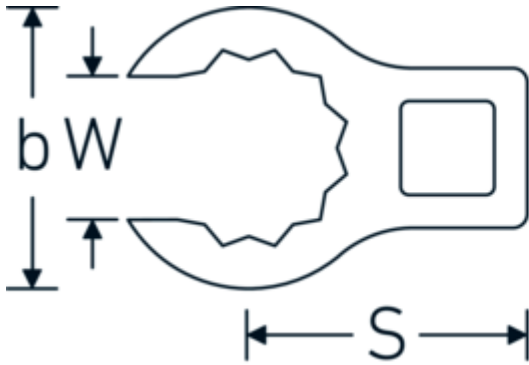

CROW-RING spanner

440a

Product no. **02490042**
GTIN **4018754004577**
Model **440 A 13/16**

Label. 3/8 " CROW-RING spanner Spanner size 13/16" L.42,9mm

- Features.**
- Chrome Alloy Steel, chrome plated
 - caution! Modified settings on torque wrench
 - size 3/8: for Volvo aircraft engine, type "JAS"

Technical Drawing.

Technical Attributes.

a	18,5 mm
Internal square drive (inch)	3/8 "
Width mm (b)	31,3 mm
Length mm (L)	42,9 mm
S	22,5 mm
Spanner size [inch]	13/16 "

Logistics data.

Depth mm (IFS)	42
Width mm (IFS)	31
Height mm (IFS)	19
Length (packed, mm)	42
Width (packed, mm)	31
Height (packed, mm)	19

Variants.

Art. no.	Model no. (ERP)	Description	GTIN
01490024	440 A 3/8	1/4 " CROW-RING spanner Spanner size 3/8" L.28,4mm	4018754116805
01490028	440 A 7/16	1/4 " CROW-RING spanner Spanner size 7/16" L.28mm	4018754001460
01490032	440 A 1/2	1/4 " CROW-RING spanner Spanner size 1/2" L.30,5mm	4018754001477
01490034	440 A 9/16	1/4 " CROW-RING spanner Spanner size 9/16" L.31,7mm	4018754001484
02490036	440 A 5/8	3/8 " CROW-RING spanner Spanner size 5/8" L.36,5mm	4018754004546
02490038	440 A 11/16	3/8 " CROW-RING spanner Spanner size 11/16" L.39,2mm	4018754004553
02490040	440 A 3/4	3/8 " CROW-RING spanner Spanner size 3/4" L.40,9mm	4018754004560
02490042	440 A 13/16	3/8 " CROW-RING spanner Spanner size 13/16" L.42,9mm	4018754004577
02490044	440 A 7/8	3/8 " CROW-RING spanner Spanner size 7/8" L.45,2mm	4018754004584
02490046	440 A 15/16	3/8 " CROW-RING spanner Spanner size 15/16" L.47,2mm	4018754004591
02490048	440 A 1	3/8 " CROW-RING spanner Spanner size 1" L.49,3mm	4018754004607
02490050	440 A 1 1/16	3/8 " CROW-RING spanner Spanner size 1 1/16" L.52,8mm	4018754004614
03490052	440 A 1 1/8	1/2 " CROW-RING spanner Spanner size 1 1/8" L.56,8mm	4018754008445
03490056	440 A 1 1/4	1/2 " CROW-RING spanner Spanner size 1 1/4" L.62,5mm	4018754008452