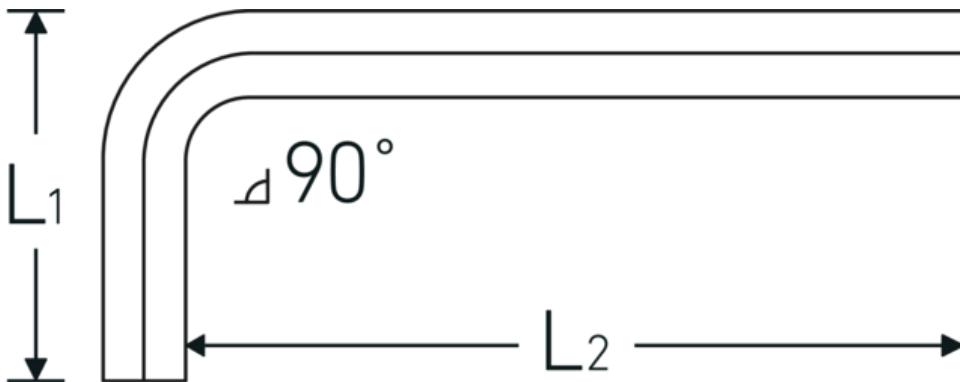

Hex key for socket head screws

10760

Product no. **43153019**
 GTIN **4018754332212**
 Model **10760 19**
WINKELSCHRAUBENDREHER
SECHSKANT

Label. Hex key for socket head screws Hex drive 19mm L.70mm x 180mm

- Features.**
- DIN ISO 2936
 - for cap head screws
 - chrome vanadium, nickel-plated
 - 0.9 mm gunmetal finish

Technical Drawing.

Technical Attributes.

Drive profile	Hexagonal
External hex drive (mm)	19 mm
DIN	DIN ISO 2936
L1	70 mm
L2	180 mm

Logistics data.

Depth mm (IFS)	192
Width mm (IFS)	87
Height mm (IFS)	21
Length (packed, mm)	250
Width (packed, mm)	105

Height (packed, mm)	58
Volume (packed, dm³)	1.5225 dm ³
Art. no.	43153019
Weight (gross, kg)	3,010
Weight PAP (kg)	0,000
Weight PVC (kg)	0,000
GTIN	4018754332212
Country of origin	GERMANY
Region of origin	Nordrhein-Westfalen
WEEE/ElektroG	nicht ear-pflichtig
Customs tariff no.	82054000
Packing standard	5
Weight	603 g