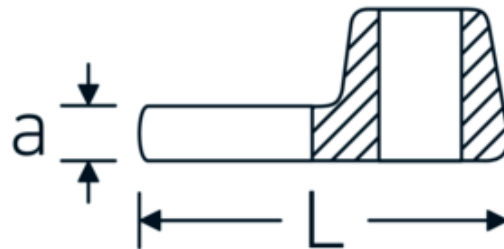

CROW-FOOT wrench, metric

540

Product no. **02200013**
GTIN **4018754003501**
Model **540 13**

Label.

3/8 " CROW-FOOT wrench Wrench size 13mm L.34,3mm

Technical Drawing.

Technical Attributes.

a	6,3 mm
Internal square drive (inch)	3/8 "
Width mm (b)	25,4 mm
Length mm (L)	34,3 mm
S	17,8 mm
Width across flats [mm]	13 mm

Logistics data.

Depth mm (IFS)	34
Width mm (IFS)	25
Height mm (IFS)	16
Length (packed, mm)	34
Width (packed, mm)	25
Height (packed, mm)	16
Volume (packed, dm3)	0.0136 dm3
Product no.	02200013
Weight (gross, kg)	0,040

Variants.

Product no.	Model no. (ERP)	Description	GTIN
01200008	540 8	1/4 " CROW-FOOT wrench Wrench size 8mm L.25,5mm	4018754149117
01200009	540 9	1/4 " CROW-FOOT wrench Wrench size 9mm L.25,5mm	4018754149124
01200010	540 10	1/4 " CROW-FOOT wrench Wrench size 10mm L.25,5mm	4018754149131
02200011	540 11	3/8 " CROW-FOOT wrench Wrench size 11mm L.32mm	4018754149414
02200012	540 12	3/8 " CROW-FOOT wrench Wrench size 12mm L.34,3mm	4018754003495
02200013	540 13	3/8 " CROW-FOOT wrench Wrench size 13mm L.34,3mm	4018754003501
02200014	540 14	3/8 " CROW-FOOT wrench Wrench size 14mm L.37,7mm	4018754003518
02200015	540 15	3/8 " CROW-FOOT wrench Wrench size 15mm L.37,7mm	4018754003525
02200016	540 16	3/8 " CROW-FOOT wrench Wrench size 16mm L.37,7mm	4018754003532
02200017	540 17	3/8 " CROW-FOOT wrench Wrench size 17mm L.42,5mm	4018754003549
02200018	540 18	3/8 " CROW-FOOT wrench Wrench size 18mm L.42,5mm	4018754003556
02200019	540 19	3/8 " CROW-FOOT wrench Wrench size 19mm L.42,5mm	4018754003563
02200020	540 20	3/8 " CROW-FOOT wrench Wrench size 20mm L.42,4mm	4018754141067
02200021	540 21	3/8 " CROW-FOOT wrench Wrench size 21mm L.44,5mm	4018754003570
02200022	540 22	3/8 " CROW-FOOT wrench Wrench size 22mm L.44,5mm	4018754003587