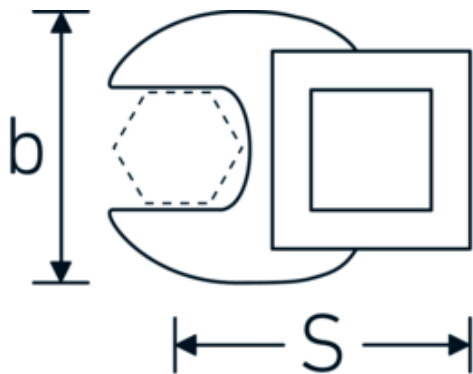

CROW-FOOT wrench, metric

540

Product no. **02200013**
GTIN **4018754003501**
Model **540 13**

Label.

3/8 " CROW-FOOT wrench Wrench size 13mm L.34,3mm

Technical Drawing.

Technical Attributes.

a	6,3 mm
Internal square drive (inch)	3/8 "
Width mm (b)	25,4 mm
Length mm (L)	34,3 mm
S	17,8 mm
Width across flats [mm]	13 mm

Logistics data.

Depth mm (IFS)	34
Width mm (IFS)	25
Height mm (IFS)	16
Length (packed, mm)	34
Width (packed, mm)	25
Height (packed, mm)	16
Volume (packed, dm3)	0.0136 dm3
Product no.	02200013
Weight (gross, kg)	0,040

Variants.

Product no.	Model no. (ERP)	Description	GTIN
01200008	540 8	1/4 " CROW-FOOT wrench Wrench size 8mm L.25,5mm	4018754149117
01200009	540 9	1/4 " CROW-FOOT wrench Wrench size 9mm L.25,5mm	4018754149124
01200010	540 10	1/4 " CROW-FOOT wrench Wrench size 10mm L.25,5mm	4018754149131
02200011	540 11	3/8 " CROW-FOOT wrench Wrench size 11mm L.32mm	4018754149414
02200012	540 12	3/8 " CROW-FOOT wrench Wrench size 12mm L.34,3mm	4018754003495
02200013	540 13	3/8 " CROW-FOOT wrench Wrench size 13mm L.34,3mm	4018754003501
02200014	540 14	3/8 " CROW-FOOT wrench Wrench size 14mm L.37,7mm	4018754003518
02200015	540 15	3/8 " CROW-FOOT wrench Wrench size 15mm L.37,7mm	4018754003525
02200016	540 16	3/8 " CROW-FOOT wrench Wrench size 16mm L.37,7mm	4018754003532
02200017	540 17	3/8 " CROW-FOOT wrench Wrench size 17mm L.42,5mm	4018754003549
02200018	540 18	3/8 " CROW-FOOT wrench Wrench size 18mm L.42,5mm	4018754003556
02200019	540 19	3/8 " CROW-FOOT wrench Wrench size 19mm L.42,5mm	4018754003563
02200020	540 20	3/8 " CROW-FOOT wrench Wrench size 20mm L.42,4mm	4018754141067
02200021	540 21	3/8 " CROW-FOOT wrench Wrench size 21mm L.44,5mm	4018754003570
02200022	540 22	3/8 " CROW-FOOT wrench Wrench size 22mm L.44,5mm	4018754003587