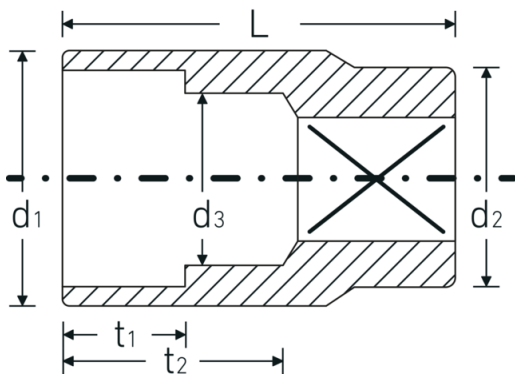

Sockets 1/2", inch

50a

Product no. **03410024**
GTIN **4018754007837**
Model **50 A 3/8**

Label.

1/2 " Socket Wrench size 3/8" L.38mm

Technical Drawing.

Technical Attributes.

Drive profile	bi-hex AS-Drive®
Internal square drive (inch)	1/2 "
d1	14,3 mm
d2	22 mm
d3	8,3 mm
Length mm (L)	38 mm
Wrench size [inch]	3/8 "
t1	9 mm
t2	22 mm

Logistics data.

Depth mm (IFS)	38
Width mm (IFS)	23
Height mm (IFS)	23
Length (packed, mm)	120
Width (packed, mm)	50
Height (packed, mm)	40
Volume (packed, dm3)	0.24 dm3
Product no.	03410024
Weight (gross, kg)	0,515