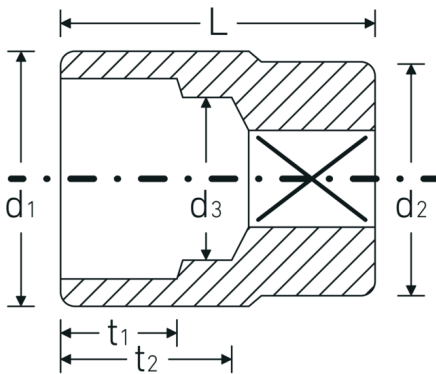

## Sockets 3/4", metric

55

Product no. **05010021**  
GTIN **4018754008681**  
Model **55 21**

**Label.** 3/4 " Socket Wrench size 21mm L.50mm

## Technical Drawing.

## Technical Attributes.

Drive profile	hex AS-Drive®
Internal square drive (inch)	3/4 "
d1	31 mm
d2	34,7 mm
d3	18 mm
DIN	DIN 3124 / ISO 2725-1, ASME B 107.5 M
Length mm (L)	50 mm
Width across flats [mm]	21 mm

## Logistics data.

Depth mm (IFS)	50
Width mm (IFS)	38
Height mm (IFS)	38
Length (packed, mm)	210
Width (packed, mm)	62
Height (packed, mm)	40
Volume (packed, dm3)	0.5208 dm3
Product no.	05010021
Weight (gross, kg)	0,955