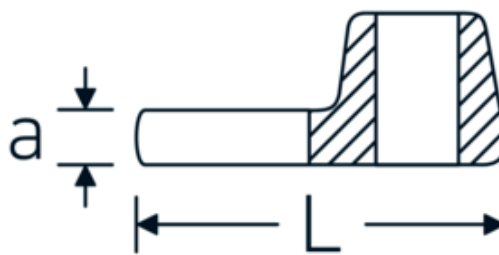

## Crowfoot-Schlüssel, metrisch

540

Art.-Nr. 02200024

GTIN 4018754003594

Modell 540 24

**Bezeichnung.** 3/8 " Crowfoot-Schlüssel SW 24mm L.44,4mm

**Eigenschaften.** • Chrome Alloy Steel, verchromt

### Technische Zeichnung.

### Technische Attribute.

a	6,3 mm
Antriebsvierkant innen (Zoll)	3/8 "
Breite mm (b)	41 mm
Länge mm (L)	44,4 mm
S	26,3 mm
Schlüsselweite [mm]	24 mm

## Varianten.

Art.-Nr.	Modell-Nr. (ERP)	Bezeichnung	GTIN
01200008	540 8	1/4 " Crowfoot-Schlüssel SW 8mm L.25,5mm	4018754149117
01200009	540 9	1/4 " Crowfoot-Schlüssel SW 9mm L.25,5mm	4018754149124
01200010	540 10	1/4 " Crowfoot-Schlüssel SW 10mm L.25,5mm	4018754149131
02200011	540 11	3/8 " Crowfoot-Schlüssel SW 11mm L.32mm	4018754149414
02200012	540 12	3/8 " Crowfoot-Schlüssel SW 12mm L.34,3mm	4018754003495
02200013	540 13	3/8 " Crowfoot-Schlüssel SW 13mm L.34,3mm	4018754003501
02200014	540 14	3/8 " Crowfoot-Schlüssel SW 14mm L.37,7mm	4018754003518
02200015	540 15	3/8 " Crowfoot-Schlüssel SW 15mm L.37,7mm	4018754003525
02200016	540 16	3/8 " Crowfoot-Schlüssel SW 16mm L.37,7mm	4018754003532
02200017	540 17	3/8 " Crowfoot-Schlüssel SW 17mm L.42,5mm	4018754003549
02200018	540 18	3/8 " Crowfoot-Schlüssel SW 18mm L.42,5mm	4018754003556
02200019	540 19	3/8 " Crowfoot-Schlüssel SW 19mm L.42,5mm	4018754003563
02200020	540 20	3/8 " Crowfoot-Schlüssel SW 20mm L.42,4mm	4018754141067
02200021	540 21	3/8 " Crowfoot-Schlüssel SW 21mm L.44,5mm	4018754003570
02200022	540 22	3/8 " Crowfoot-Schlüssel SW 22mm L.44,5mm	4018754003587
02200023	540 23	3/8 " Crowfoot-Schlüssel SW 23mm L.44,5mm	4018754141074
02200024	540 24	3/8 " Crowfoot-Schlüssel SW 24mm L.44,4mm	4018754003594
02200025	540 25	3/8 " Crowfoot-Schlüssel SW 25mm L.47mm	4018754141081
02200026	540 26	3/8 " Crowfoot-Schlüssel SW 26mm L.47mm	4018754149162
02200027	540 27	3/8 " Crowfoot-Schlüssel SW 27mm L.47mm	4018754149179
02200028	540 28	3/8 " Crowfoot-Schlüssel SW 28mm L.50mm	4018754148806
02200030	540 30	3/8 " Crowfoot-Schlüssel SW 30mm L.50mm	4018754149186