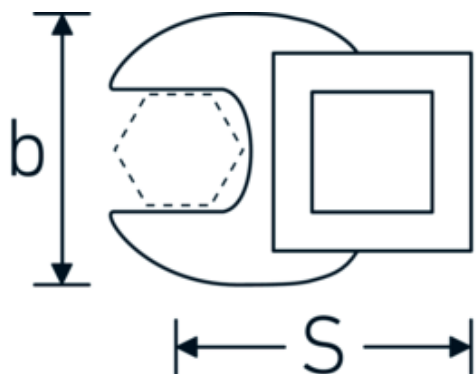

## Crowfoot-Schlüssel, metrisch

540

Art.-Nr. 02200024

GTIN 4018754003594

Modell 540 24

**Bezeichnung.** 3/8 " Crowfoot-Schlüssel SW 24mm L.44,4mm

**Eigenschaften.** • Chrome Alloy Steel, verchromt

### Technische Zeichnung.

### Technische Attribute.

a	6,3 mm
Antriebsvierkant innen (Zoll)	3/8 "
Breite mm (b)	41 mm
Länge mm (L)	44,4 mm
S	26,3 mm
Schlüsselweite [mm]	24 mm

## Varianten.

Art.-Nr.	Modell-Nr. (ERP)	Bezeichnung	GTIN
01200008	540 8	1/4 " Crowfoot-Schlüssel SW 8mm L.25,5mm	4018754149117
01200009	540 9	1/4 " Crowfoot-Schlüssel SW 9mm L.25,5mm	4018754149124
01200010	540 10	1/4 " Crowfoot-Schlüssel SW 10mm L.25,5mm	4018754149131
02200011	540 11	3/8 " Crowfoot-Schlüssel SW 11mm L.32mm	4018754149414
02200012	540 12	3/8 " Crowfoot-Schlüssel SW 12mm L.34,3mm	4018754003495
02200013	540 13	3/8 " Crowfoot-Schlüssel SW 13mm L.34,3mm	4018754003501
02200014	540 14	3/8 " Crowfoot-Schlüssel SW 14mm L.37,7mm	4018754003518
02200015	540 15	3/8 " Crowfoot-Schlüssel SW 15mm L.37,7mm	4018754003525
02200016	540 16	3/8 " Crowfoot-Schlüssel SW 16mm L.37,7mm	4018754003532
02200017	540 17	3/8 " Crowfoot-Schlüssel SW 17mm L.42,5mm	4018754003549
02200018	540 18	3/8 " Crowfoot-Schlüssel SW 18mm L.42,5mm	4018754003556
02200019	540 19	3/8 " Crowfoot-Schlüssel SW 19mm L.42,5mm	4018754003563
02200020	540 20	3/8 " Crowfoot-Schlüssel SW 20mm L.42,4mm	4018754141067
02200021	540 21	3/8 " Crowfoot-Schlüssel SW 21mm L.44,5mm	4018754003570
02200022	540 22	3/8 " Crowfoot-Schlüssel SW 22mm L.44,5mm	4018754003587
02200023	540 23	3/8 " Crowfoot-Schlüssel SW 23mm L.44,5mm	4018754141074
02200024	540 24	3/8 " Crowfoot-Schlüssel SW 24mm L.44,4mm	4018754003594
02200025	540 25	3/8 " Crowfoot-Schlüssel SW 25mm L.47mm	4018754141081
02200026	540 26	3/8 " Crowfoot-Schlüssel SW 26mm L.47mm	4018754149162
02200027	540 27	3/8 " Crowfoot-Schlüssel SW 27mm L.47mm	4018754149179
02200028	540 28	3/8 " Crowfoot-Schlüssel SW 28mm L.50mm	4018754148806
02200030	540 30	3/8 " Crowfoot-Schlüssel SW 30mm L.50mm	4018754149186