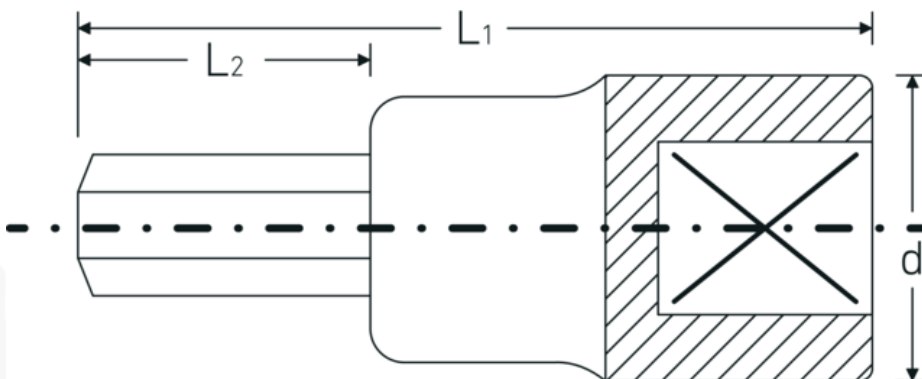

## INHEX socket

49a

Product no. **02450008**  
GTIN **4018754004478**  
Model **49 A 1/8**

**Label.** INHEX socket 3/8 " 1/8 L.52mm

- Features.**
- for socket head screws
  - DIN 7422
  - Chrome Alloy Steel, chrome plated

## Advantages.

For Allen screws

## Technical Drawing.

## Logistics data.

Depth mm (IFS)

52

<b>External hex drive (inch)</b>	1/8	<b>Width mm (IFS)</b>	19
<b>Internal square drive (inch)</b>	3/8 "	<b>Height mm (IFS)</b>	19
<b>d</b>	17,8 mm	<b>Length (packed, mm)</b>	80
<b>DIN</b>	DIN 7422	<b>Width (packed, mm)</b>	60
<b>L1</b>	52 mm	<b>Height (packed, mm)</b>	19
<b>L2</b>	20 mm	<b>Volume (packed, dm3)</b>	0.0912 dm3
		<b>Art. no.</b>	02450008
		<b>Weight (gross, kg)</b>	0,201
		<b>Weight PAP (kg)</b>	0,000
		<b>Weight PVC (kg)</b>	0,005
		<b>GTIN</b>	4018754004478
		<b>Country of origin</b>	GERMANY
		<b>Region of origin</b>	Nordrhein-Westfalen
		<b>WEEE/ElektroG</b>	nicht ear-pflichtig
		<b>Customs tariff no.</b>	82042000
		<b>Packing standard</b>	5
		<b>Weight</b>	39 g