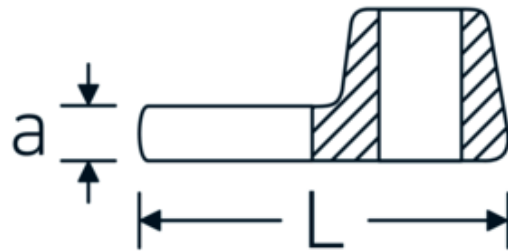

## CROW-FOOT spanner

540a

Product no. **02500072**  
GTIN **4018754004836**  
Model **540 A 2**

**Label.** 3/8 " CROW-FOOT spanner Spanner size 2" L.75mm

**Features.**

- Chrome Alloy Steel, chrome plated
- Caution! Modified settings on torque wrench

## Technical Drawing.

## Technical Attributes.

a	8 mm
Internal square drive (inch)	3/8 "
Width mm (b)	88 mm
Length mm (L)	75 mm
S	44,8 mm
Spanner size [inch]	2 "

## Variants.

Art. no.	Model no. (ERP)	Description	GTIN
01500024	540 A 3/8	1/4 " CROW-FOOT spanner Spanner size 3/8" L.25,5mm	4018754173839
02500028	540 A 7/16	3/8 " CROW-FOOT spanner Spanner size 7/16" L.32mm	4018754004621
02500032	540 A 1/2	3/8 " CROW-FOOT spanner Spanner size 1/2" L.34,3mm	4018754004638
02500034	540 A 9/16	3/8 " CROW-FOOT spanner Spanner size 9/16" L.37,7mm	4018754004645
02500036	540 A 5/8	3/8 " CROW-FOOT spanner Spanner size 5/8" L.37,7mm	4018754004652
02500038	540 A 11/16	3/8 " CROW-FOOT spanner Spanner size 11/16" L.42,5mm	4018754004669
02500040	540 A 3/4	3/8 " CROW-FOOT spanner Spanner size 3/4" L.42,5mm	4018754004676
02500042	540 A 13/16	3/8 " CROW-FOOT spanner Spanner size 13/16" L.42,3mm	4018754004683
02500044	540 A 7/8	3/8 " CROW-FOOT spanner Spanner size 7/8" L.44,5mm	4018754004690
02500048	540 A 1	3/8 " CROW-FOOT spanner Spanner size 1" L.47mm	4018754004706
02500050	540 A 1 1/16	3/8 " CROW-FOOT spanner Spanner size 1 1/16" L.47mm	4018754004713
02500052	540 A 1 1/8	3/8 " CROW-FOOT spanner Spanner size 1 1/8" L.50mm	4018754004720
02500054	540 A 1 3/16	3/8 " CROW-FOOT spanner Spanner size 1 3/16" L.50mm	4018754004737
02500056	540 A 1 1/4	3/8 " CROW-FOOT spanner Spanner size 1 1/4" L.53mm	4018754004744