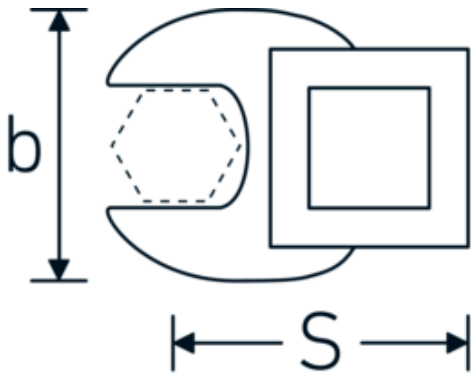

## CROW-FOOT spanner

540a

Product no. **02500072**  
GTIN **4018754004836**  
Model **540 A 2**

**Label.** 3/8 " CROW-FOOT spanner Spanner size 2" L.75mm

**Features.**

- Chrome Alloy Steel, chrome plated
- Caution! Modified settings on torque wrench

## Technical Drawing.

## Technical Attributes.

a	8 mm
Internal square drive (inch)	3/8 "
Width mm (b)	88 mm
Length mm (L)	75 mm
S	44,8 mm
Spanner size [inch]	2 "

## Logistics data.

Depth mm (IFS)	75
Width mm (IFS)	87
Height mm (IFS)	18
Length (packed, mm)	75
Width (packed, mm)	87
Height (packed, mm)	18
Volume (packed, dm3)	0.11745 dm3

<b>Art. no.</b>	02500072
<b>Weight (gross, kg)</b>	0,214
<b>Weight PAP (kg)</b>	0,000
<b>Weight PVC (kg)</b>	0,006
<b>GTIN</b>	4018754004836
<b>Country of origin</b>	GERMANY
<b>Region of origin</b>	Nordrhein-Westfalen
<b>WEEE/ElektroG</b>	nicht ear-pflichtig
<b>Customs tariff no.</b>	82042000
<b>Packing standard</b>	1
<b>Weight</b>	214 g