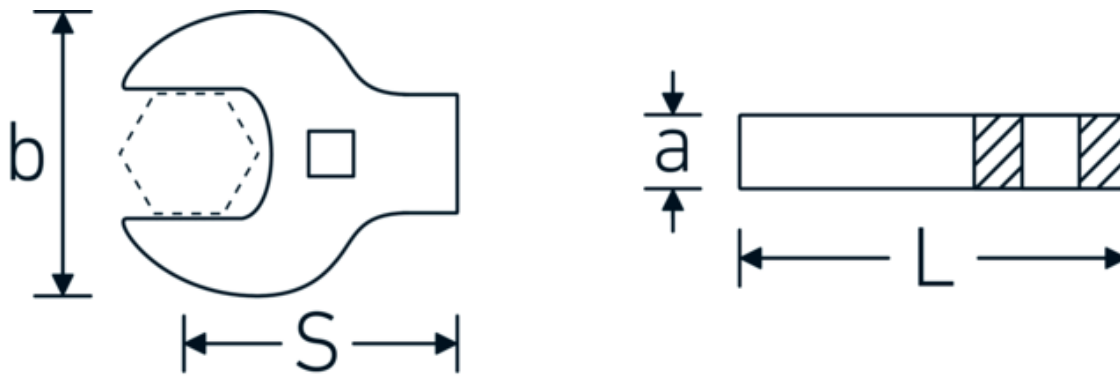

## CROW-FOOT spanner heavy-duty, inch

**540a HD**

Product no. **03501075**  
GTIN **4018754198207**  
Model **540A HD SW 2.3/16**

**Label.** 1/2 " CROW-FOOT spanner heavy-duty, inch Spanner size 2 3/16" L.93mm

## Technical Attributes.

a	16 mm
Internal square drive (inch)	1/2 "
Width mm (b)	96 mm
Length mm (L)	93 mm
S	55,1 mm
Spanner size [inch]	2 3/16 "

## Logistics data.

Depth mm (IFS)	150
Width mm (IFS)	140
Height mm (IFS)	20
Length (packed, mm)	150
Width (packed, mm)	140
Height (packed, mm)	20
Volume (packed, dm3)	0.42 dm3
Art. no.	03501075
Weight (gross, kg)	0,485
Weight PAP (kg)	0,000
Weight PVC (kg)	0,006
GTIN	4018754198207
Country of origin	GERMANY
Region of origin	Nordrhein-Westfalen
WEEE/ElektroG	nicht ear-pflichtig
Customs tariff no.	82042000
Packing standard	1
Weight	480 g

## Variants.

Art. no.	Model no. (ERP)	Description	GTIN
02501024	540A HD SW 3/8	3/8 " CROW-FOOT spanner heavy-duty, inch Spanner size 3/8" L.39mm	4018754285709
02501028	540A HD SW 7/16	3/8 " CROW-FOOT spanner heavy-duty, inch Spanner size 7/16" L.40mm	4018754285716