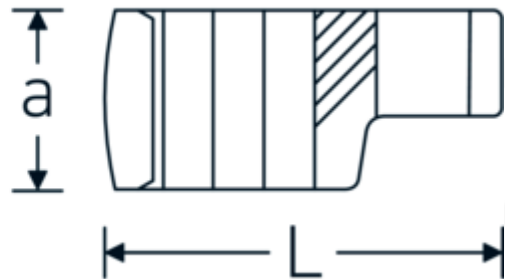

## Flare nut CROW-FOOT wrench, inch

440a

Product no. **02490036**  
GTIN **4018754004546**  
Model **440 A 5/8**

### Label.

3/8 " Flare nut CROW-FOOT wrench Wrench size 5/8" L.36,5mm

### Technical Drawing.

### Technical Attributes.

|                              |         |
|------------------------------|---------|
| a                            | 17,5 mm |
| Internal square drive (inch) | 3/8 "   |
| Width mm (b)                 | 24,6 mm |
| Length mm (L)                | 36,5 mm |
| S                            | 19,1 mm |
| Wrench size [inch]           | 5/8 "   |
| W                            | 11,9 mm |