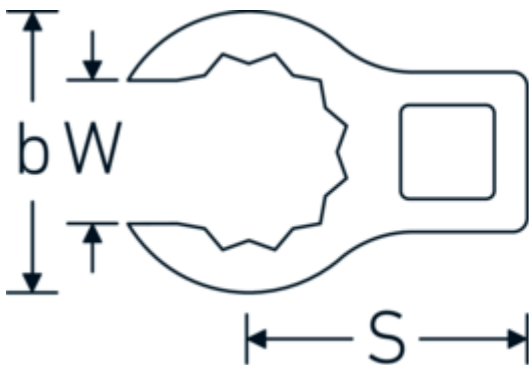

## Flare nut CROW-FOOT wrench, inch

440a

Product no. **02490036**  
GTIN **4018754004546**  
Model **440 A 5/8**

### Label.

3/8 " Flare nut CROW-FOOT wrench Wrench size 5/8" L.36,5mm

### Technical Drawing.

### Technical Attributes.

|                              |         |
|------------------------------|---------|
| a                            | 17,5 mm |
| Internal square drive (inch) | 3/8 "   |
| Width mm (b)                 | 24,6 mm |
| Length mm (L)                | 36,5 mm |
| S                            | 19,1 mm |
| Wrench size [inch]           | 5/8 "   |
| W                            | 11,9 mm |