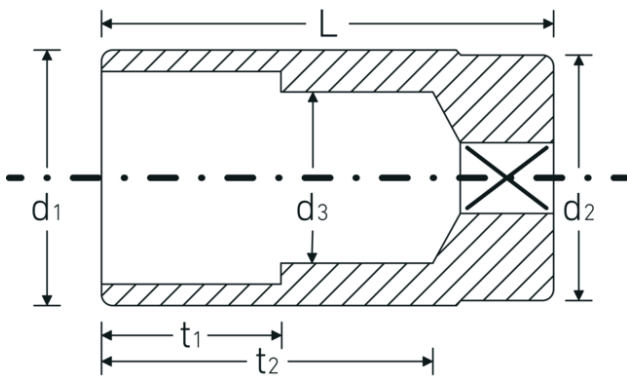

Sockets 1/2", inch, extra deep

51a

Product no. **03420054**
GTIN **4018754127139**
Model **51 A 1 3/16**

Label. 1/2 " Socket Wrench size 1 3/16" L.83mm

Technical Drawing.

Technical Attributes.

Drive profile	bi-hex AS-Drive®
Internal square drive (inch)	1/2 "
d1	39 mm
d2	37 mm
d3	28 mm
Length mm (L)	83 mm
Wrench size [inch]	1 3/16 "
t1	35 mm
t2	63,9 mm

Logistics data.

Depth mm (IFS)	84
Width mm (IFS)	39
Height mm (IFS)	39
Length (packed, mm)	310
Width (packed, mm)	150
Height (packed, mm)	40
Volume (packed, dm ³)	1.86 dm ³
Product no.	03420054
Weight (gross, kg)	1,900

Variants.

Product no.	Model no. (ERP)	Description	GTIN
03420024	51 A 3/8	1/2 " Socket Wrench size 3/8" L.83mm	4018754127108
03420028	51 A 7/16	1/2 " Socket Wrench size 7/16" L.83mm	4018754127115
03420032	51 A 1/2	1/2 " Socket Wrench size 1/2" L.83mm	4018754008025
03420034	51 A 9/16	1/2 " Socket Wrench size 9/16" L.83mm	4018754008032
03420036	51 A 5/8	1/2 " Socket Wrench size 5/8" L.83mm	4018754008049
03420038	51 A 11/16	1/2 " Socket Wrench size 11/16" L.83mm	4018754008056
03420040	51 A 3/4	1/2 " Socket Wrench size 3/4" L.83mm	4018754008063
03420042	51 A 13/16	1/2 " Socket Wrench size 13/16" L.83mm	4018754127122
03420044	51 A 7/8	1/2 " Socket Wrench size 7/8" L.83mm	4018754008070
03420046	51 A 15/16	1/2 " Socket Wrench size 15/16" L.83mm	4018754008087
03420048	51 A 1	1/2 " Socket Wrench size 1" L.83mm	4018754008094
03420050	51 A 1 1/16	1/2 " Socket Wrench size 1 1/16" L.83mm	4018754008100
03420052	51 A 1 1/8	1/2 " Socket Wrench size 1 1/8" L.83mm	4018754008117
03420054	51 A 1 3/16	1/2 " Socket Wrench size 1 3/16" L.83mm	4018754127139
03420056	51 A 1 1/4	1/2 " Socket Wrench size 1 1/4" L.83mm	4018754127146
03420058	51 A 1 5/16	1/2 " Socket Wrench size 1 5/16" L.83mm	4018754127153
03420060	51 A 1 3/8	1/2 " Socket Wrench size 1 3/8" L.83mm	4018754127160
03420062	51 A 1 7/16	1/2 " Socket Wrench size 1 7/16" L.83mm	4018754127177
03420064	51 A 1 1/2	1/2 " Socket Wrench size 1 1/2" L.83mm	4018754127184