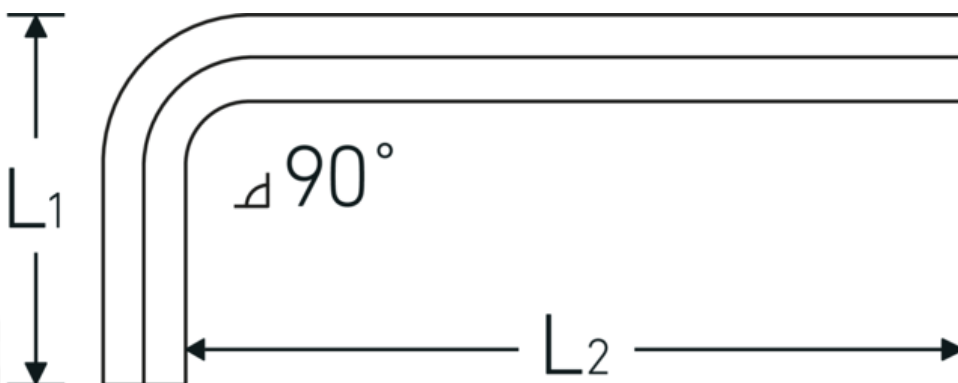

Hex key L-spanner

10760a

Product no. **43553036**
GTIN **4018754332397**
Model **10760a 5/8**
WINKELSCHRAUBENDREHER
SECHSKANT

Label. Hex key L-spanner screwdriver Hex drive 5/8 L.59mm x 160mm

Features.

- for cap head screws
- chrome vanadium, nickel-plated

Advantages.

For Allen screws

Technical Drawing.

Technical Attributes.

Drive profile Hexagonal
External hex drive (inch) 5/8

Logistics data.

Depth mm (IFS) 171
Width mm (IFS) 73

L1	59 mm	Height mm (IFS)	18
L2	160 mm	Length (packed, mm)	260
		Width (packed, mm)	150
		Height (packed, mm)	19
		Volume (packed, dm3)	0.741 dm3
		Art. no.	43553036
		Weight (gross, kg)	1,850
		Weight PAP (kg)	0,000
		Weight PVC (kg)	0,008
		GTIN	4018754332397
		Country of origin	GERMANY
		Region of origin	Nordrhein-Westfalen
		WEEE/ElektroG	nicht ear-pflichtig
		Customs tariff no.	82054000
		Packing standard	5
		Weight	380 g

Variants.

Art. no.	Model no. (ERP)	Description	GTIN
43553003	10760a 3/64 WINKELSCHRAUBENDREHER SECHSKANT	Hex key L-spanner screwdriver Hex drive 3/64 L.14mm x 45mm	4018754332267
43553004	10760a 1/16 WINKELSCHRAUBENDREHER SECHSKANT	Hex key L-spanner screwdriver Hex drive 1/16 L.15mm x 45mm	4018754332274
43553005	10760a 5/64 WINKELSCHRAUBENDREHER SECHSKANT	Hex key L-spanner screwdriver Hex drive 5/64 L.16mm x 50mm	4018754332281
43553006	10760a 3/32 WINKELSCHRAUBENDREHER SECHSKANT	Hex key L-spanner screwdriver Hex drive 3/32 L.17mm x 51mm	4018754332298
43553008	10760a 1/8 WINKELSCHRAUBENDREHER SECHSKANT	Hex key L-spanner screwdriver Hex drive 1/8 L.22mm x 57mm	4018754332304
43553009	10760a 9/64 WINKELSCHRAUBENDREHER SECHSKANT	Hex key L-spanner screwdriver Hex drive 9/64 L.23mm x 63mm	4018754332311
43553010	10760a 5/32 WINKELSCHRAUBENDREHER SECHSKANT	Hex key L-spanner screwdriver Hex drive 5/32 L.25mm x 65mm	4018754332328
43553012	10760a 3/16 WINKELSCHRAUBENDREHER SECHSKANT	Hex key L-spanner screwdriver Hex drive 3/16 L.29mm x 70mm	4018754332335