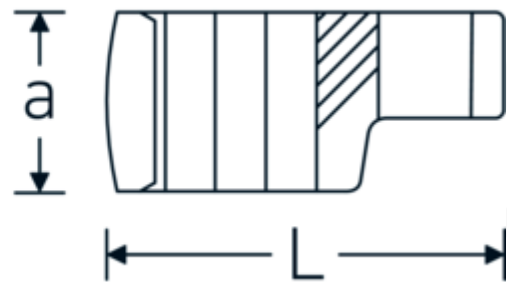

CROW-RING spanner

440a

Product no. **03490066**
GTIN **4018754008513**
Model **440 A 1 5/8**

Label. 1/2 " CROW-RING spanner Spanner size 1 5/8" L.71,8mm

- Features.**
- Chrome Alloy Steel, chrome plated
 - caution! Modified settings on torque wrench
 - size 3/8: for Volvo aircraft engine, type "JAS"

Technical Drawing.

Technical Attributes.

a	24,5 mm
Internal square drive (inch)	1/2 "
Width mm (b)	57,9 mm
Length mm (L)	71,8 mm
S	37,7 mm
Spanner size [inch]	1 5/8 "

Logistics data.

Depth mm (IFS)	70
Width mm (IFS)	58
Height mm (IFS)	25
Length (packed, mm)	70
Width (packed, mm)	58
Height (packed, mm)	25

Variants.

Art. no.	Model no. (ERP)	Description	GTIN
01490024	440 A 3/8	1/4 " CROW-RING spanner Spanner size 3/8" L.28,4mm	4018754116805
01490028	440 A 7/16	1/4 " CROW-RING spanner Spanner size 7/16" L.28mm	4018754001460
01490032	440 A 1/2	1/4 " CROW-RING spanner Spanner size 1/2" L.30,5mm	4018754001477
01490034	440 A 9/16	1/4 " CROW-RING spanner Spanner size 9/16" L.31,7mm	4018754001484
02490036	440 A 5/8	3/8 " CROW-RING spanner Spanner size 5/8" L.36,5mm	4018754004546
02490038	440 A 11/16	3/8 " CROW-RING spanner Spanner size 11/16" L.39,2mm	4018754004553
02490040	440 A 3/4	3/8 " CROW-RING spanner Spanner size 3/4" L.40,9mm	4018754004560
02490042	440 A 13/16	3/8 " CROW-RING spanner Spanner size 13/16" L.42,9mm	4018754004577
02490044	440 A 7/8	3/8 " CROW-RING spanner Spanner size 7/8" L.45,2mm	4018754004584
02490046	440 A 15/16	3/8 " CROW-RING spanner Spanner size 15/16" L.47,2mm	4018754004591
02490048	440 A 1	3/8 " CROW-RING spanner Spanner size 1" L.49,3mm	4018754004607
02490050	440 A 1 1/16	3/8 " CROW-RING spanner Spanner size 1 1/16" L.52,8mm	4018754004614
03490052	440 A 1 1/8	1/2 " CROW-RING spanner Spanner size 1 1/8" L.56,8mm	4018754008445
03490056	440 A 1 1/4	1/2 " CROW-RING spanner Spanner size 1 1/4" L.62,5mm	4018754008452