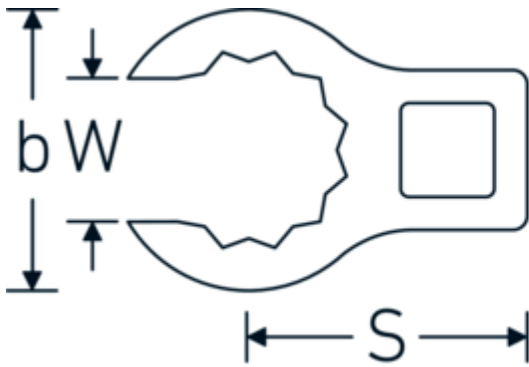

CROW-RING spanner

440a

Product no. **03490066**
GTIN **4018754008513**
Model **440 A 1 5/8**

Label. 1/2 " CROW-RING spanner Spanner size 1 5/8" L.71,8mm

- Features.**
- Chrome Alloy Steel, chrome plated
 - caution! Modified settings on torque wrench
 - size 3/8: for Volvo aircraft engine, type "JAS"

Technical Drawing.

Technical Attributes.

a	24,5 mm
Internal square drive (inch)	1/2 "
Width mm (b)	57,9 mm
Length mm (L)	71,8 mm
S	37,7 mm
Spanner size [inch]	1 5/8 "

Logistics data.

Depth mm (IFS)	70
Width mm (IFS)	58
Height mm (IFS)	25
Length (packed, mm)	70
Width (packed, mm)	58
Height (packed, mm)	25

Variants.

Art. no.	Model no. (ERP)	Description	GTIN
01490024	440 A 3/8	1/4 " CROW-RING spanner Spanner size 3/8" L.28,4mm	4018754116805
01490028	440 A 7/16	1/4 " CROW-RING spanner Spanner size 7/16" L.28mm	4018754001460
01490032	440 A 1/2	1/4 " CROW-RING spanner Spanner size 1/2" L.30,5mm	4018754001477
01490034	440 A 9/16	1/4 " CROW-RING spanner Spanner size 9/16" L.31,7mm	4018754001484
02490036	440 A 5/8	3/8 " CROW-RING spanner Spanner size 5/8" L.36,5mm	4018754004546
02490038	440 A 11/16	3/8 " CROW-RING spanner Spanner size 11/16" L.39,2mm	4018754004553
02490040	440 A 3/4	3/8 " CROW-RING spanner Spanner size 3/4" L.40,9mm	4018754004560
02490042	440 A 13/16	3/8 " CROW-RING spanner Spanner size 13/16" L.42,9mm	4018754004577
02490044	440 A 7/8	3/8 " CROW-RING spanner Spanner size 7/8" L.45,2mm	4018754004584
02490046	440 A 15/16	3/8 " CROW-RING spanner Spanner size 15/16" L.47,2mm	4018754004591
02490048	440 A 1	3/8 " CROW-RING spanner Spanner size 1" L.49,3mm	4018754004607
02490050	440 A 1 1/16	3/8 " CROW-RING spanner Spanner size 1 1/16" L.52,8mm	4018754004614
03490052	440 A 1 1/8	1/2 " CROW-RING spanner Spanner size 1 1/8" L.56,8mm	4018754008445
03490056	440 A 1 1/4	1/2 " CROW-RING spanner Spanner size 1 1/4" L.62,5mm	4018754008452