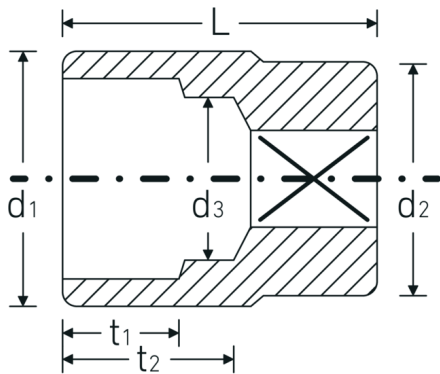

Sockets 3/4", inch

55a

Product no. **05410048**
GTIN **4018754009343**
Model **55 A 1**

Label. 3/4 " Socket Wrench size 1" L.52mm

Technical Drawing.

Technical Attributes.

Drive profile	bi-hex AS-Drive®
Internal square drive (inch)	3/4 "
d1	37 mm
d2	38 mm
d3	24 mm
Length mm (L)	52 mm
Wrench size [inch]	1 "
t1	20 mm
t2	24,8 mm

Logistics data.

Depth mm (IFS)	52
Width mm (IFS)	38
Height mm (IFS)	38
Length (packed, mm)	85
Width (packed, mm)	61
Height (packed, mm)	40
Volume (packed, dm3)	0.2074 dm3
Product no.	05410048
Weight (gross, kg)	0,508

Variants.

Product no.	Model no. (ERP)	Description	GTIN
05410040	55 A 3/4	3/4 " Socket Wrench size 3/4" L.50mm	4018754127207
05410042	55 A 13/16	3/4 " Socket Wrench size 13/16" L.51mm	4018754127214
05410044	55 A 7/8	3/4 " Socket Wrench size 7/8" L.51mm	4018754009312
05410046	55 A 15/16	3/4 " Socket Wrench size 15/16" L.51mm	4018754009329
05410048	55 A 1	3/4 " Socket Wrench size 1" L.52mm	4018754009343
05410050	55 A 1 1/16	3/4 " Socket Wrench size 1 1/16" L.54mm	4018754009350
05410052	55 A 1 1/8	3/4 " Socket Wrench size 1 1/8" L.57mm	4018754009367
05410056	55 A 1 1/4	3/4 " Socket Wrench size 1 1/4" L.58mm	4018754009381
05410058	55 A 1 5/16	3/4 " Socket Wrench size 1 5/16" L.59mm	4018754009398
05410060	55 A 1 3/8	3/4 " Socket Wrench size 1 3/8" L.59mm	4018754009404
05410062	55 A 1 7/16	3/4 " Socket Wrench size 1 7/16" L.60mm	4018754009411
05410064	55 A 1 1/2	3/4 " Socket Wrench size 1 1/2" L.64mm	4018754009428
05410066	55 A 1 5/8	3/4 " Socket Wrench size 1 5/8" L.67mm	4018754009442
05410067	55 A 1 11/16	3/4 " Socket Wrench size 1 11/16" L.70mm	4018754009459
05410068	55 A 1 3/4	3/4 " Socket Wrench size 1 3/4" L.70mm	4018754009466
05410069	55 A 1 13/16	3/4 " Socket Wrench size 1 13/16" L.73mm	4018754009473
05410070	55 A 1 7/8	3/4 " Socket Wrench size 1 7/8" L.76mm	4018754009480
05410072	55 A 2	3/4 " Socket Wrench size 2" L.80mm	4018754009497