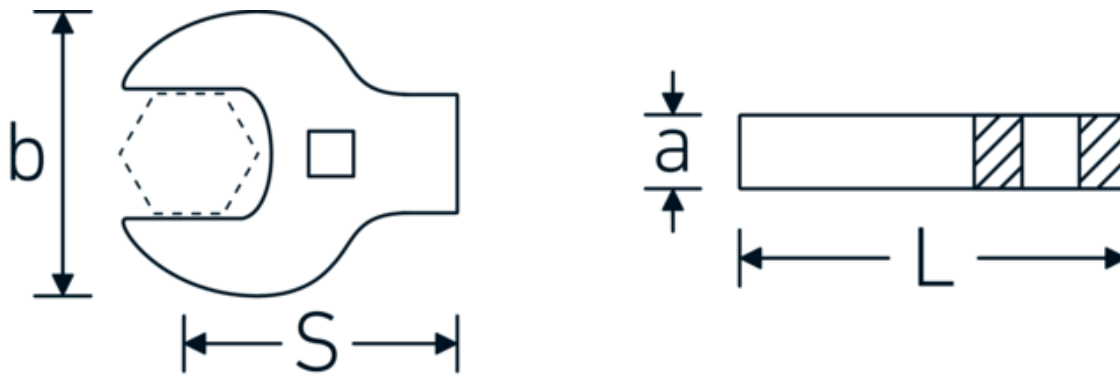

CROW-FOOT spanner heavy-duty, inch

540a HD

Product no. **02501060**
GTIN **4018754285761**
Model **540A HD SW 1.3/8**

Label. 3/8 " CROW-FOOT spanner heavy-duty, inch Spanner size 1 3/8" L.65mm

- Features.**
- for particularly high loadings, e.g. stainless steel screw fittings
 - full use of jaws in conjunction with standard ratchets
 - chrome plated
 - supplied without ratchet
 - Caution! Modified settings on torque wrench

Advantages.

For particularly high loads, e.g., stainless steel fittings.

Technical Drawing.

Technical Attributes.

a	11 mm
Internal square drive (inch)	3/8 "
Width mm (b)	62 mm
Length mm (L)	65 mm
S	38,7 mm
Spanner size [inch]	1 3/8 "

Logistics data.

Depth mm (IFS)	65
Width mm (IFS)	60
Height mm (IFS)	10
Length (packed, mm)	67
Width (packed, mm)	63
Height (packed, mm)	11
Volume (packed, dm3)	0.046431 dm3
Art. no.	02501060
Weight (gross, kg)	0,184
Weight PAP (kg)	0,000
Weight PVC (kg)	0,004
GTIN	4018754285761
Country of origin	GERMANY
Region of origin	Nordrhein-Westfalen
WEEE/ElektroG	nicht ear-pflichtig
Customs tariff no.	82042000
Packing standard	1
Weight	178 g

Variants.

Art. no.	Model no. (ERP)	Description	GTIN
02501024	540A HD SW 3/8	3/8 " CROW-FOOT spanner heavy-duty, inch Spanner size 3/8" L.39mm	4018754285709
02501028	540A HD SW 7/16	3/8 " CROW-FOOT spanner heavy-duty, inch Spanner size 7/16" L.40mm	4018754285716