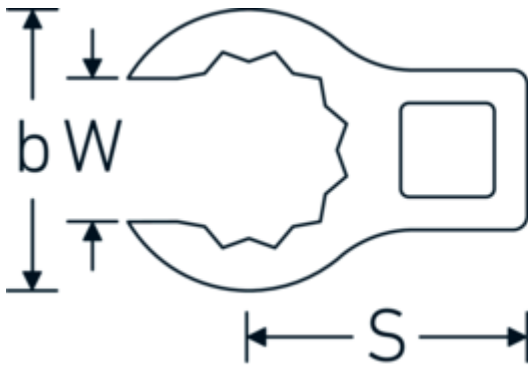

## CROW-RING spanner

440

Product no. 01190013  
GTIN 4018754102099  
Model 440 13

**Label.** 1/4 " CROW-RING spanner Spanner size 13mm L.32mm

**Features.**

- Chrome Alloy Steel, chrome plated
- Caution! Modified settings on torque wrench

### Technical Drawing.

### Technical Attributes.

|                              |         |
|------------------------------|---------|
| a                            | 14 mm   |
| Internal square drive (inch) | 1/4 "   |
| Width mm (b)                 | 22,2 mm |
| Length mm (L)                | 32 mm   |
| S                            | 16,4 mm |
| Width across flats [mm]      | 13 mm   |
| W                            | 10 mm   |