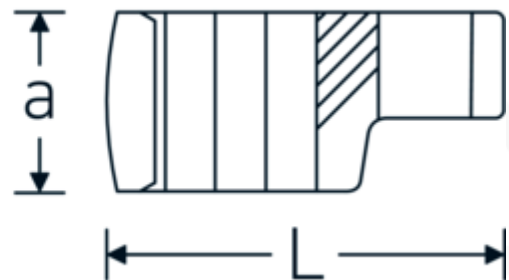

## CROW-RING spanner

440

Product no. 01190013  
GTIN 4018754102099  
Model 440 13

**Label.** 1/4 " CROW-RING spanner Spanner size 13mm L.32mm

**Features.**

- Chrome Alloy Steel, chrome plated
- Caution! Modified settings on torque wrench

### Technical Drawing.

### Technical Attributes.

|                              |         |
|------------------------------|---------|
| a                            | 14 mm   |
| Internal square drive (inch) | 1/4 "   |
| Width mm (b)                 | 22,2 mm |
| Length mm (L)                | 32 mm   |
| S                            | 16,4 mm |
| Width across flats [mm]      | 13 mm   |
| W                            | 10 mm   |