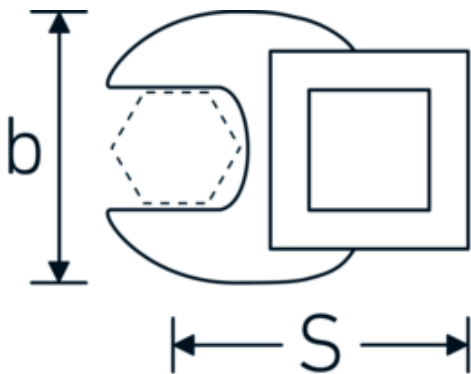

## Crowfoot-Schlüssel, metrisch

540

Art.-Nr. 02200023

GTIN 4018754141074

Modell 540 23

**Bezeichnung.** 3/8 " Crowfoot-Schlüssel SW 23mm L.44,5mm

**Eigenschaften.** • Chrome Alloy Steel, verchromt

### Technische Zeichnung.

### Technische Attribute.

a	6,3 mm
Antriebsvierkant innen (Zoll)	3/8 "
Breite mm (b)	41 mm
Länge mm (L)	44,5 mm
S	25,8 mm
Schlüsselweite [mm]	23 mm

## Varianten.

Art.-Nr.	Modell-Nr. (ERP)	Bezeichnung	GTIN
01200008	540 8	1/4 " Crowfoot-Schlüssel SW 8mm L.25,5mm	4018754149117
01200009	540 9	1/4 " Crowfoot-Schlüssel SW 9mm L.25,5mm	4018754149124
01200010	540 10	1/4 " Crowfoot-Schlüssel SW 10mm L.25,5mm	4018754149131
02200011	540 11	3/8 " Crowfoot-Schlüssel SW 11mm L.32mm	4018754149414
02200012	540 12	3/8 " Crowfoot-Schlüssel SW 12mm L.34,3mm	4018754003495
02200013	540 13	3/8 " Crowfoot-Schlüssel SW 13mm L.34,3mm	4018754003501
02200014	540 14	3/8 " Crowfoot-Schlüssel SW 14mm L.37,7mm	4018754003518
02200015	540 15	3/8 " Crowfoot-Schlüssel SW 15mm L.37,7mm	4018754003525
02200016	540 16	3/8 " Crowfoot-Schlüssel SW 16mm L.37,7mm	4018754003532
02200017	540 17	3/8 " Crowfoot-Schlüssel SW 17mm L.42,5mm	4018754003549
02200018	540 18	3/8 " Crowfoot-Schlüssel SW 18mm L.42,5mm	4018754003556
02200019	540 19	3/8 " Crowfoot-Schlüssel SW 19mm L.42,5mm	4018754003563
02200020	540 20	3/8 " Crowfoot-Schlüssel SW 20mm L.42,4mm	4018754141067
02200021	540 21	3/8 " Crowfoot-Schlüssel SW 21mm L.44,5mm	4018754003570
02200022	540 22	3/8 " Crowfoot-Schlüssel SW 22mm L.44,5mm	4018754003587
02200023	540 23	3/8 " Crowfoot-Schlüssel SW 23mm L.44,5mm	4018754141074
02200024	540 24	3/8 " Crowfoot-Schlüssel SW 24mm L.44,4mm	4018754003594
02200025	540 25	3/8 " Crowfoot-Schlüssel SW 25mm L.47mm	4018754141081
02200026	540 26	3/8 " Crowfoot-Schlüssel SW 26mm L.47mm	4018754149162
02200027	540 27	3/8 " Crowfoot-Schlüssel SW 27mm L.47mm	4018754149179
02200028	540 28	3/8 " Crowfoot-Schlüssel SW 28mm L.50mm	4018754148806
02200030	540 30	3/8 " Crowfoot-Schlüssel SW 30mm L.50mm	4018754149186