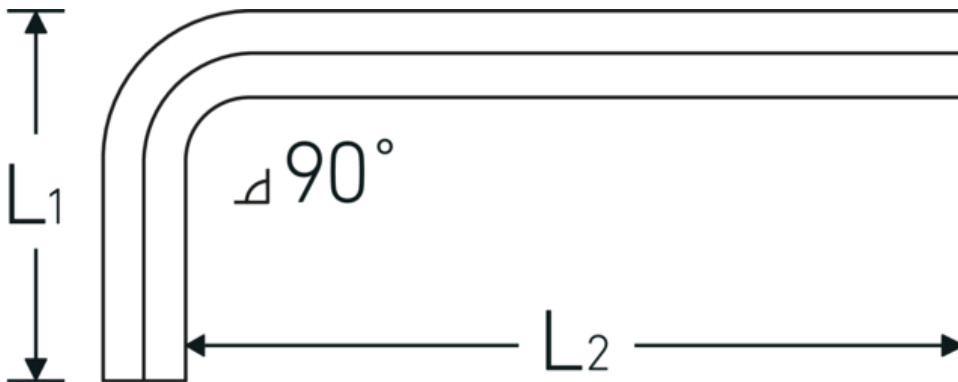

Hex key for socket head screws

10760

Product no. **43153010**
 GTIN **4018754332175**
 Model **10760 10**
WINKELSCHRAUBENDREHER
SECHSKANT

Label. Hex key for socket head screws Hex drive 10mm L.40mm x 112mm

- Features.**
- DIN ISO 2936
 - for cap head screws
 - chrome vanadium, nickel-plated
 - 0.9 mm gunmetal finish

Technical Drawing.

Technical Attributes.

Drive profile	Hexagonal
External hex drive (mm)	10 mm
DIN	DIN ISO 2936
L1	40 mm
L2	112 mm

Logistics data.

Depth mm (IFS)	119
Width mm (IFS)	48
Height mm (IFS)	11
Length (packed, mm)	165
Width (packed, mm)	113

Height (packed, mm)	40
Volume (packed, dm³)	0.7458 dm ³
Art. no.	43153010
Weight (gross, kg)	1,020
Weight PAP (kg)	0,000
Weight PVC (kg)	0,000
GTIN	4018754332175
Country of origin	GERMANY
Region of origin	Nordrhein-Westfalen
WEEE/ElektroG	nicht ear-pflichtig
Customs tariff no.	82054000
Packing standard	10
Weight	103 g