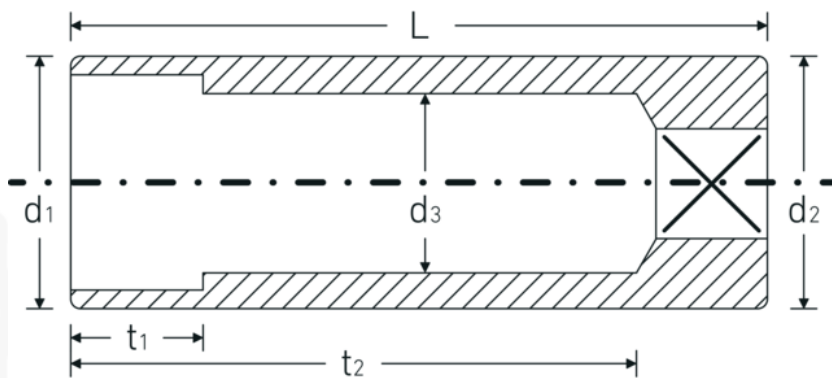

Sockets 3/4", metric, extra deep

40L

Product no. 01020045
GTIN 4018754000289
Model 40 L 4,5

Label. 1/4 " Socket Wrench size 4,5mm L.50mm

Technologies and features.

High Performance Quality (HPQ®)

Our HPQ® tool is made of wear-resistant high-performance steel, yet is thin-walled and lightweight. It withstands high torques and is ideal for work in confined spaces such as turbines.

Technical Drawing.

Technical Attributes.

Drive profile	hex AS-Drive®
Internal square drive (inch)	1/4 "
d1	7,3 mm
d2	10,7 mm
d3	3,7 mm
DIN	DIN 3124 / ISO 2725-1, ASME B 107.5M, DIN EN 3710, DIN EN 3709
Length mm (L)	50 mm
Width across flats [mm]	4,5 mm
t1	4 mm
t2	42 mm

Logistics data.

Depth mm (IFS)	50
Width mm (IFS)	11
Height mm (IFS)	11
Length (packed, mm)	100
Width (packed, mm)	46
Height (packed, mm)	11
Volume (packed, dm3)	0.0506 dm3
Product no.	01020045
Weight (gross, kg)	0,154
Weight PAP (kg)	0,000
Weight PVC (kg)	0,003
GTIN	4018754000289
Country of origin	GERMANY
Region of origin	Nordrhein-Westfalen
WEEE/ElektroG	nicht ear-pflichtig
Customs tariff no.	82042000
Packing standard	10
Weight	15 g