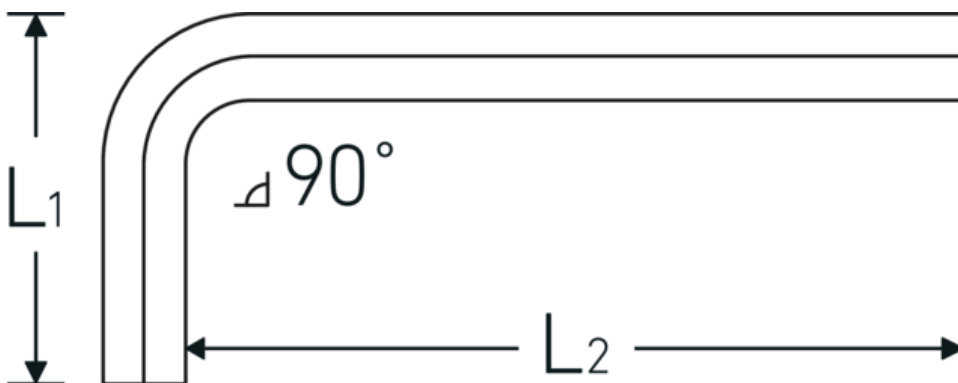

## Hex key for socket head screws

10760

Product no. **43153024**  
 GTIN **4018754332236**  
 Model **10760 24**  
**WINKELSCHRAUBENDREHER**  
**SECHSKANT**

**Label.** Hex key for socket head screws Hex drive 24mm L.90mm x 224mm

- Features.**
- DIN ISO 2936
  - for cap head screws
  - chrome vanadium, nickel-plated
  - 0.9 mm gunmetal finish

### Technical Attributes.

Drive profile	Hexagonal
External hex drive (mm)	24 mm
DIN	DIN ISO 2936
L1	90 mm
L2	224 mm

### Logistics data.

Depth mm (IFS)	233
Width mm (IFS)	112
Height mm (IFS)	27
Length (packed, mm)	340
Width (packed, mm)	106

<b>Height (packed, mm)</b>	28
<b>Volume (packed, dm<sup>3</sup>)</b>	1.00912 dm <sup>3</sup>
<b>Art. no.</b>	43153024
<b>Weight (gross, kg)</b>	1,216
<b>Weight PAP (kg)</b>	0,000
<b>Weight PVC (kg)</b>	0,008
<b>GTIN</b>	4018754332236
<b>Country of origin</b>	GERMANY
<b>Region of origin</b>	Nordrhein-Westfalen
<b>WEEE/ElektroG</b>	nicht ear-pflichtig
<b>Customs tariff no.</b>	82054000
<b>Packing standard</b>	1
<b>Weight</b>	1220 g