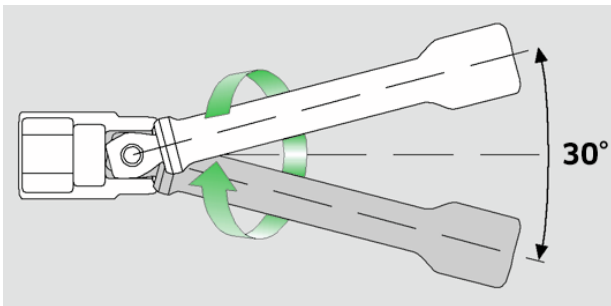

Extension w.wobble-drive

427W

Product no. **12010008**
GTIN **4018754091126**
Model **427W/5**

Label. 3/8 " Extension w.wobble-drive L.125mm

Features.

- swivel angle 15° each side
- max. torque 80 N·m

Advantages.

Pivot angles up to 15° to each side.

Technical Attributes.

External square drive (inch)	3/8
Internal square drive (inch)	3/8 "
d	17 mm
Size	5
Length mm (L)	125 mm

Logistics data.

Depth mm (IFS)	125
Width mm (IFS)	17
Height mm (IFS)	17
Length (packed, mm)	138
Width (packed, mm)	45
Height (packed, mm)	36
Volume (packed, dm3)	0.22356 dm3
Art. no.	12010008

Weight (gross, kg)	0,525
Weight PAP (kg)	0,000
Weight PVC (kg)	0,004
GTIN	4018754091126
Country of origin	GERMANY
Region of origin	Nordrhein-Westfalen
WEEE/ElektroG	nicht ear-pflichtig
Customs tariff no.	82042000
Packing standard	5
Weight	104 g