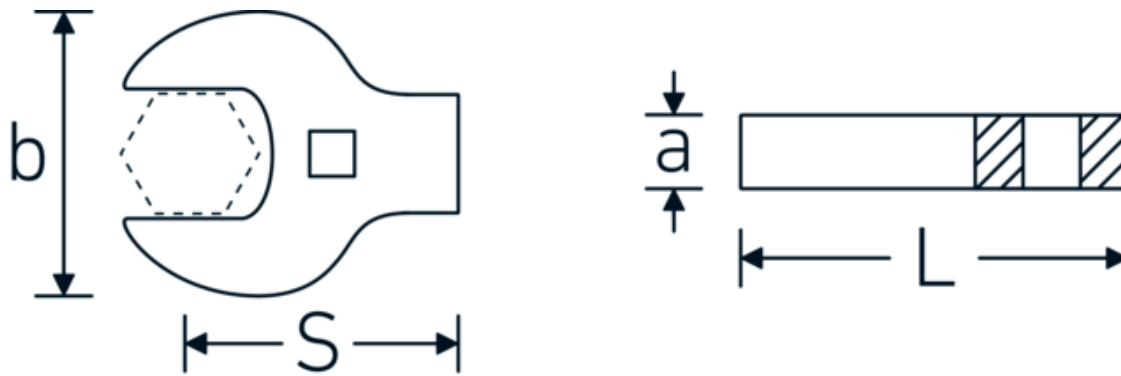

CROW-FOOT spanner heavy-duty, inch

540a HD

Product no. **02501024**
GTIN **4018754285709**
Model **540A HD SW 3/8**

Label. 3/8 " CROW-FOOT spanner heavy-duty, inch Spanner size 3/8" L.39mm

- Features.**
- for particularly high loadings, e.g. stainless steel screw fittings
 - full use of jaws in conjunction with standard ratchets
 - chrome plated
 - supplied without ratchet
 - Caution! Modified settings on torque wrench

Advantages.

For particularly high loads, e.g., stainless steel fittings.

Technical Drawing.

Technical Attributes.

a	11 mm
Internal square drive (inch)	3/8 "
Width mm (b)	26 mm
Length mm (L)	39 mm
S	24 mm
Spanner size [inch]	3/8 "

Logistics data.

Depth mm (IFS)	38
Width mm (IFS)	26
Height mm (IFS)	10
Length (packed, mm)	40
Width (packed, mm)	26
Height (packed, mm)	12
Volume (packed, dm3)	0.01248 dm3
Art. no.	02501024
Weight (gross, kg)	0,060
Weight PAP (kg)	0,000
Weight PVC (kg)	0,002
GTIN	4018754285709
Country of origin	GERMANY
Region of origin	Nordrhein-Westfalen
WEEE/ElektroG	nicht ear-pflichtig
Customs tariff no.	82042000
Packing standard	1
Weight	56 g

Variants.

Art. no.	Model no. (ERP)	Description	GTIN
02501024	540A HD SW 3/8	3/8 " CROW-FOOT spanner heavy-duty, inch Spanner size 3/8" L.39mm	4018754285709
02501028	540A HD SW 7/16	3/8 " CROW-FOOT spanner heavy-duty, inch Spanner size 7/16" L.40mm	4018754285716